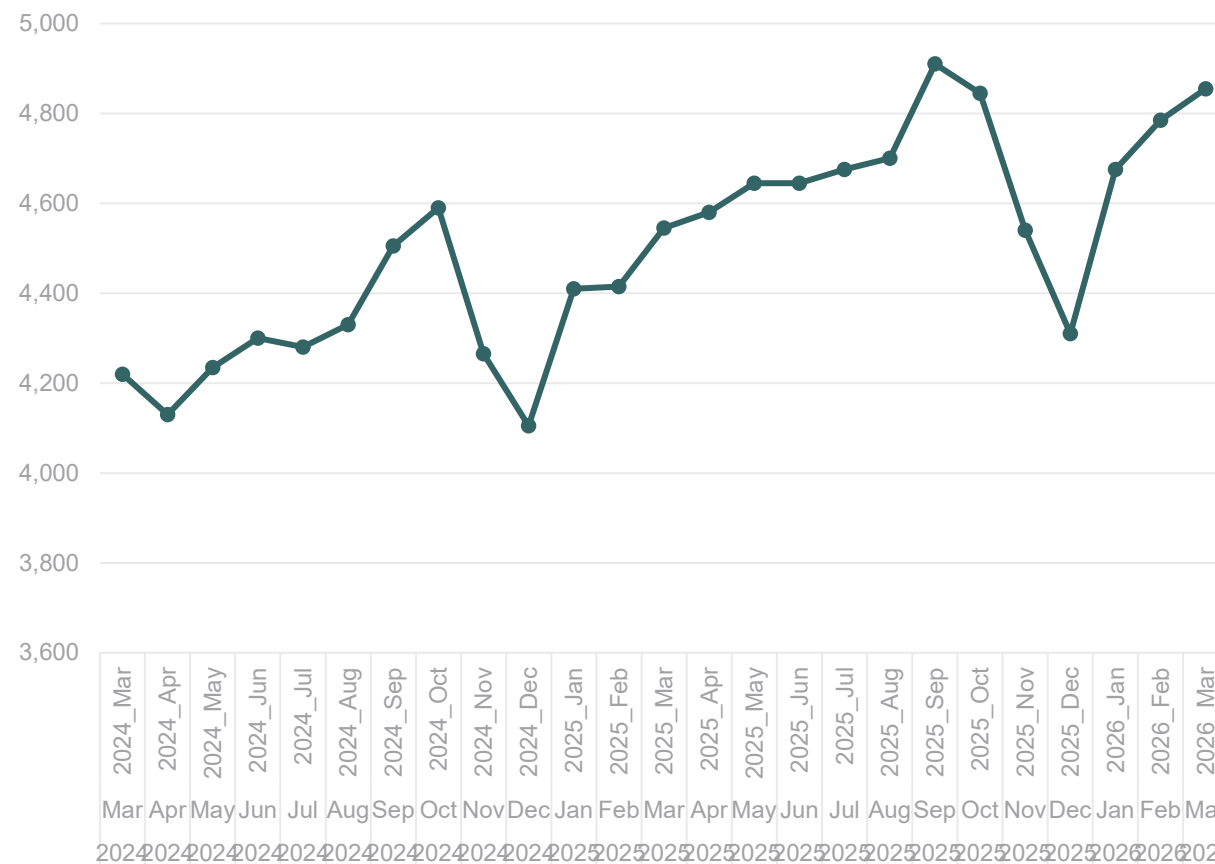

Ridership Updates

SFMTA Average Weekday Ridership totals at Salesforce Transit Center

- Average year over year change from January 2025 to December 2025: 7%
- 12 month combined average from April 2025 to March 2026: 7%

Two Year Avg Weekday Total

Source: SFMTA Staff, April 2026