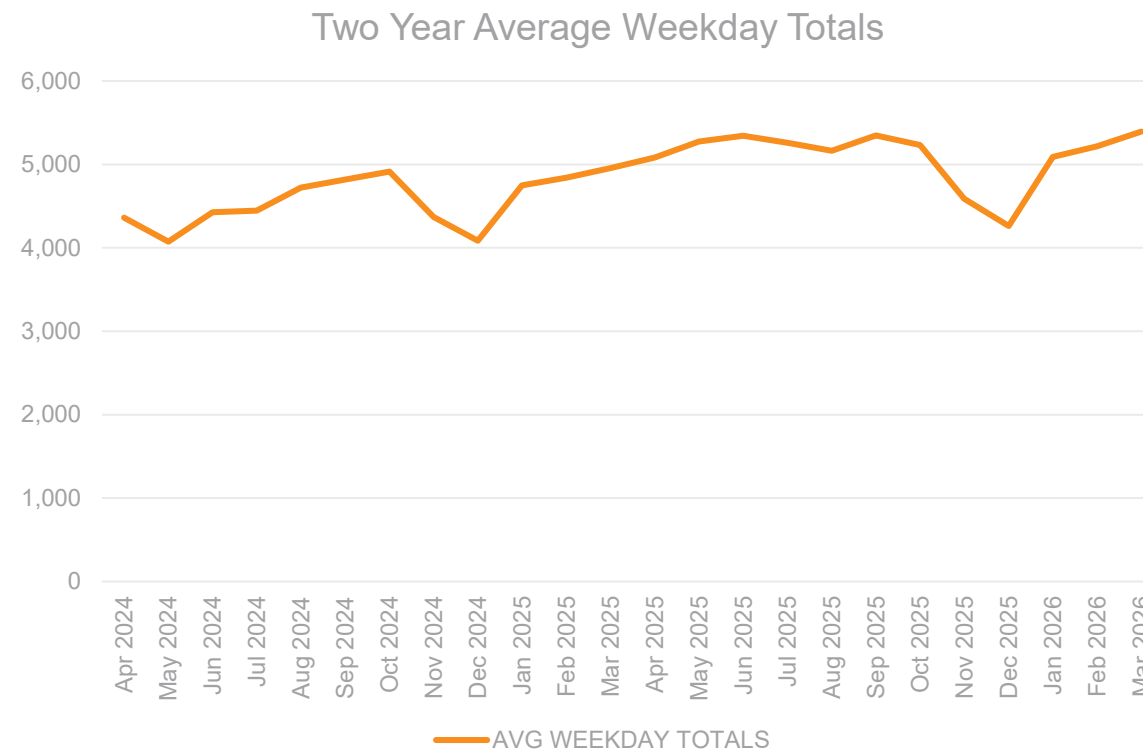

Ridership Updates

AC Transit Average Weekday Ridership totals at Salesforce Transit Center

- Average year over year change from January 2025 to July 2025: 18.9%
- Average year over year change from August 2025 to March 2026 (post Realign): 7.5%
- 12-month combined average (April 2025 to March 2026): 12.1%

Source: AC Transit Staff, March 2026