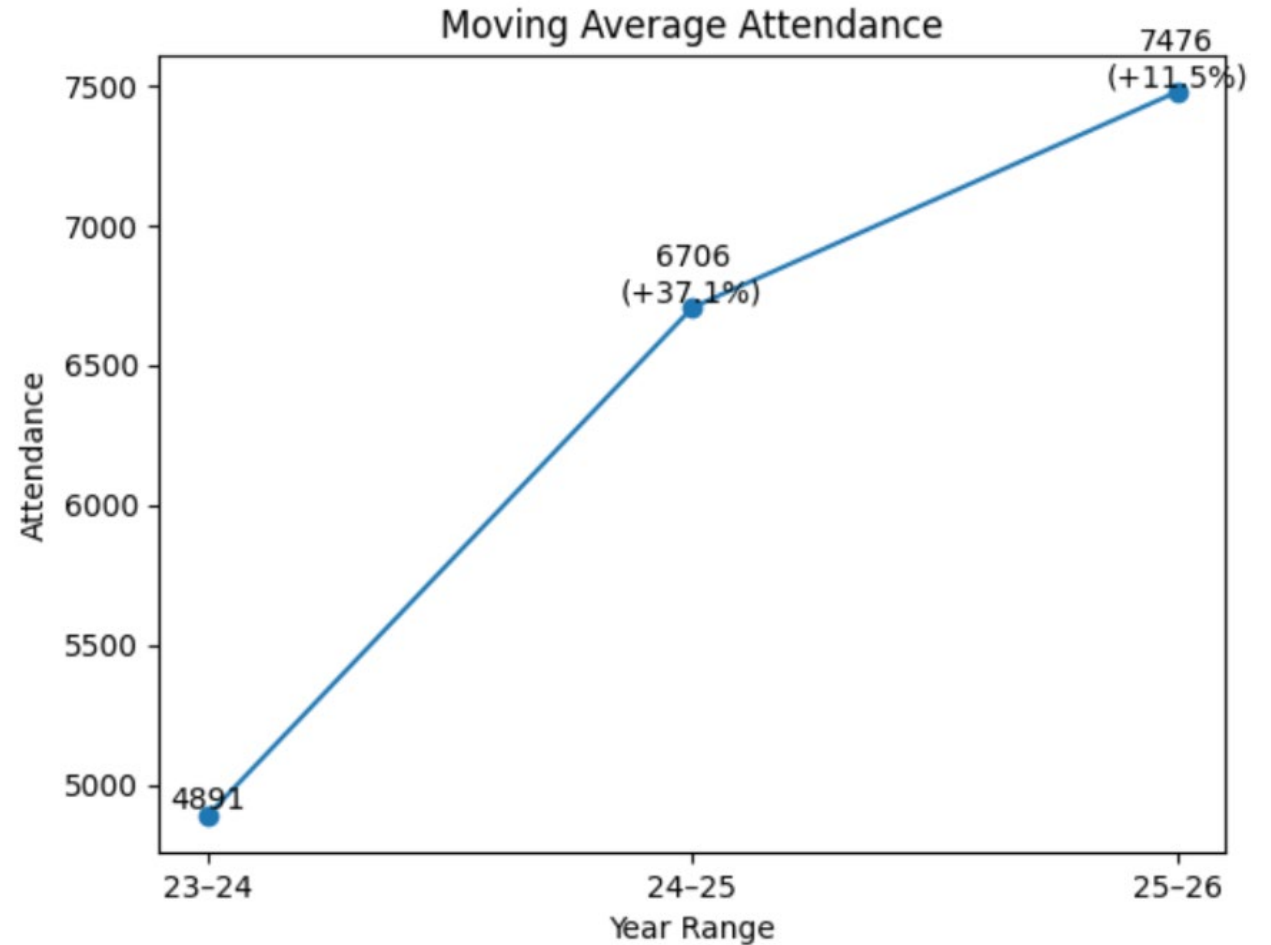

# Programming Statistics

12 month moving average of monthly attendance:

- 4/11/25 – 4/11/26: 7,476
- 4/11/24 – 4/11/25: 6,706
- 4/11/23 – 4/11/24: 4,891