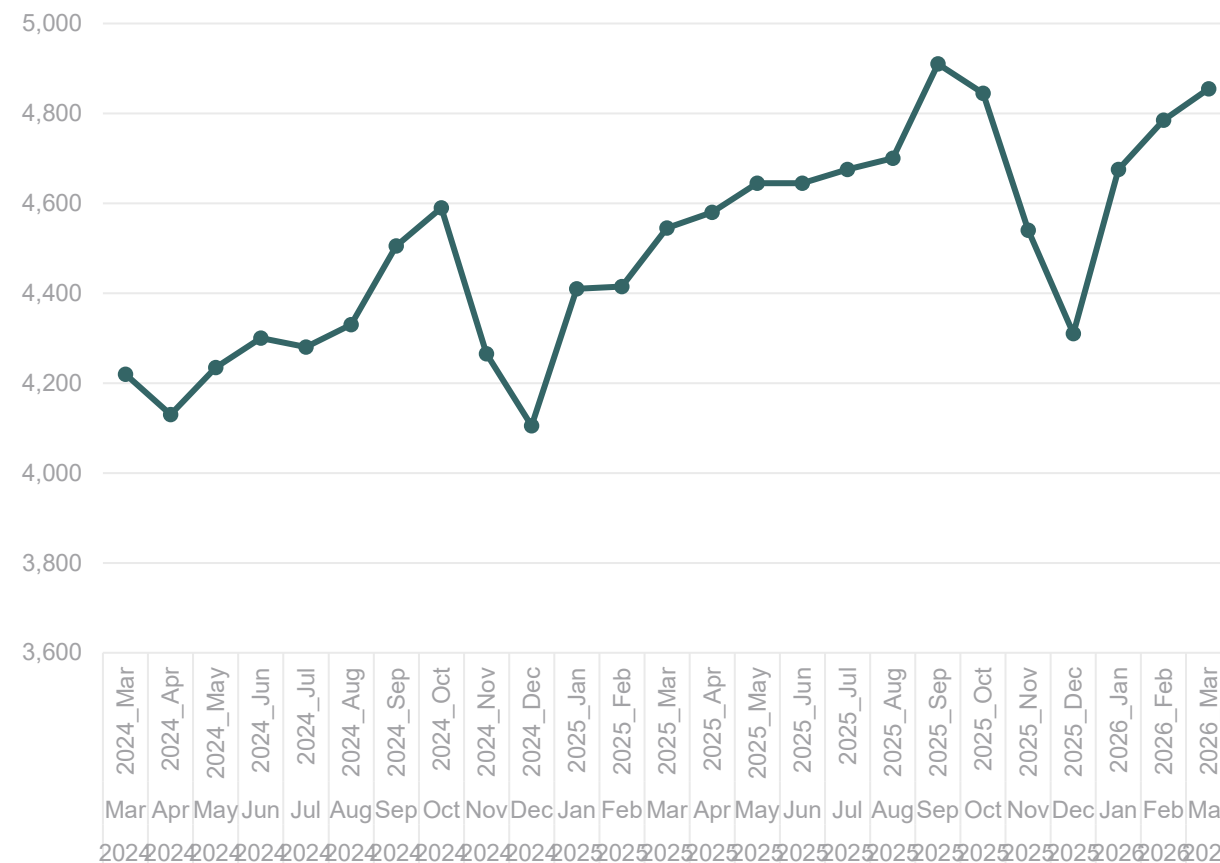

Ridership Updates

SFMTA Average Weekday Ridership totals at Salesforce Transit Center

- Average year over year change from January 2025 to December 2025: 7%
- 12 month combined average from April 2025 to March 2026: 7%

Two Year Avg Weekday Total

Source: SFMTA Staff, April 2026