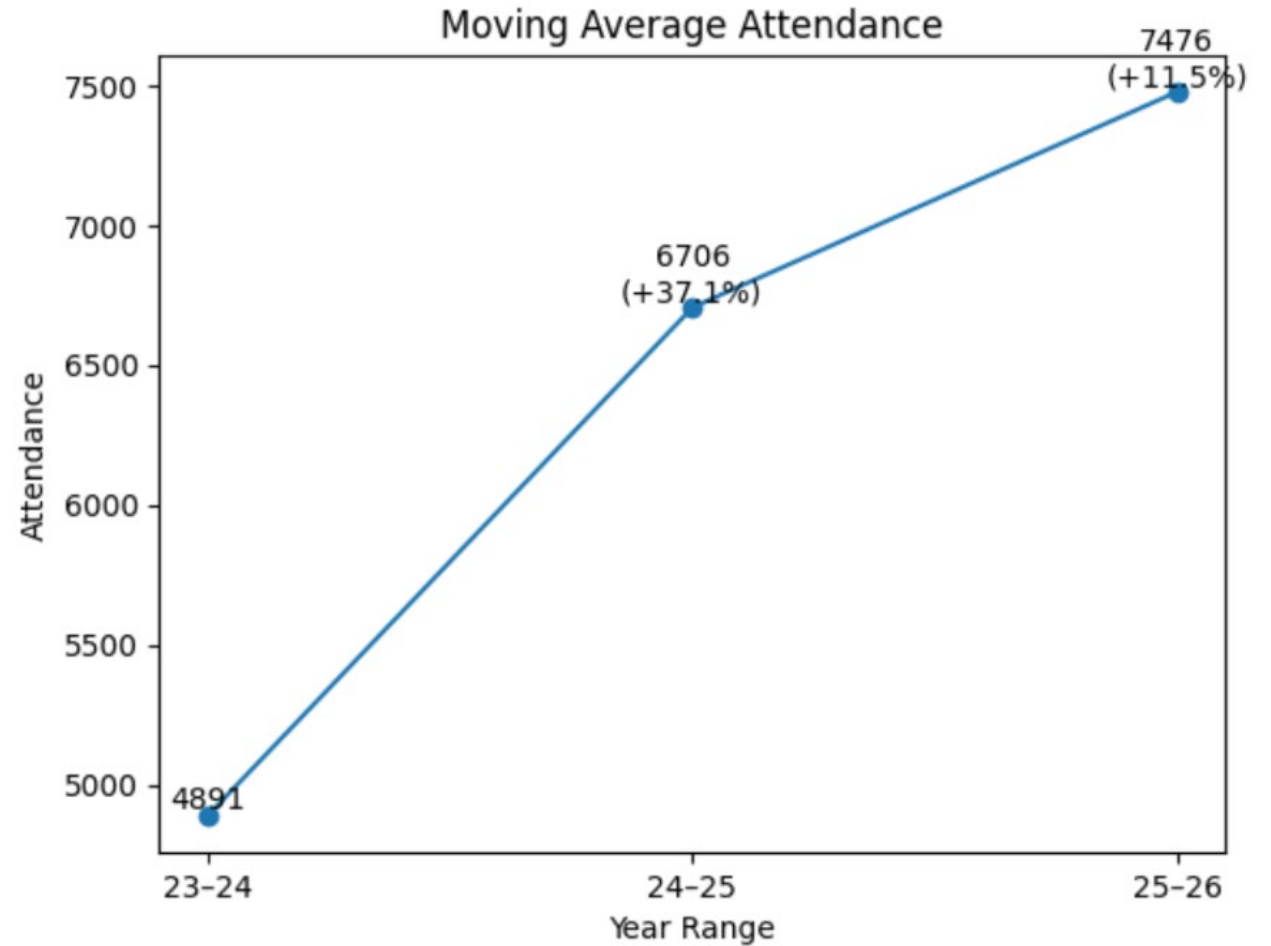

Facility Operations Quarterly Update

Citizens Advisory Committee
May 12, 2026

Programming Statistics

12 month moving average of monthly attendance:

- 4/11/25 – 4/11/26: 7,476
- 4/11/24 – 4/11/25: 6,706
- 4/11/23 – 4/11/24: 4,891