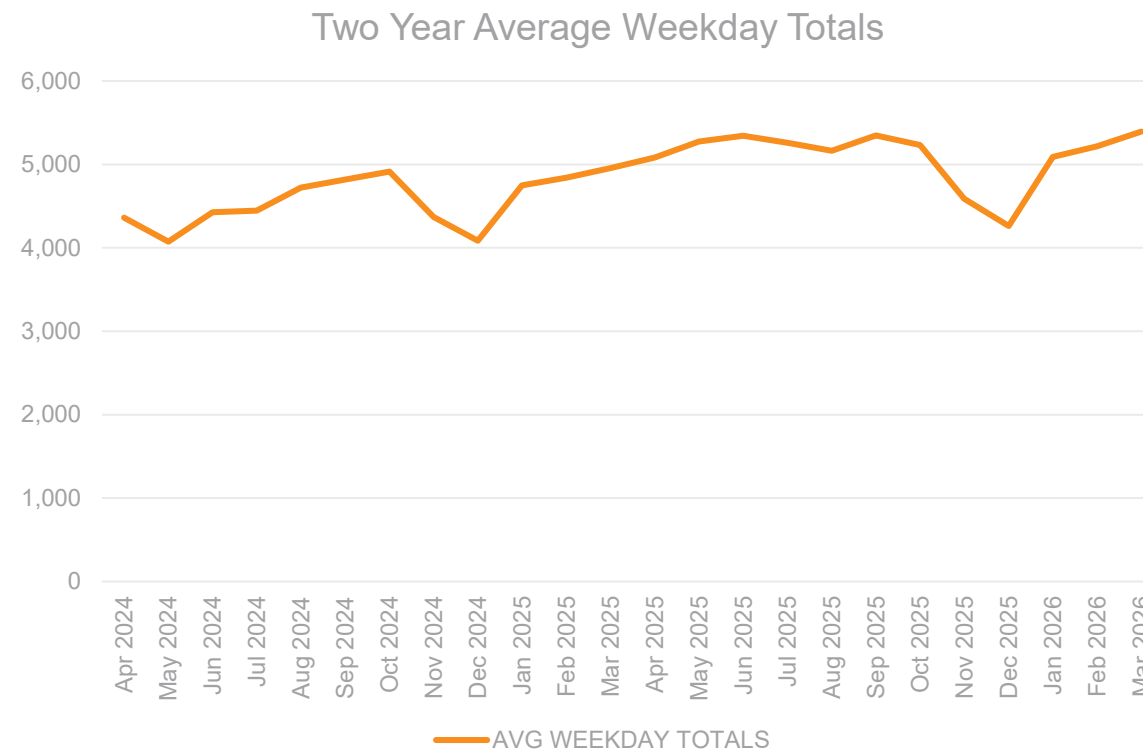

[@salesforceparksf](https://www.salesforceparksf.com)

Transit Center Retail

Erik's Delicafé Grand Opening celebration on April 8, 2026

From Left: Erik's DeliCafé team along with Erik Johnson (*founder*), SF Mayor Daniel Lurie, Manuel Jimenez (*store owner*), District 6 Supervisor Matt Dorsey, Nila Gonzales (*TJPA*), and Rodney Fong (*SF Chamber of Commerce*).

Ridership Updates

AC Transit Average Weekday Ridership totals at Salesforce Transit Center

- Average year over year change from January 2025 to July 2025: 18.9%
- Average year over year change from August 2025 to March 2026 (post Realign): 7.5%
- 12-month combined average (April 2025 to March 2026): 12.1%

Source: AC Transit Staff, March 2026

Ridership Updates

SFMTA Average Weekday Ridership totals at Salesforce Transit Center

- Average year over year change from January 2025 to December 2025: 7%
- 12 month combined average from April 2025 to March 2026: 7%