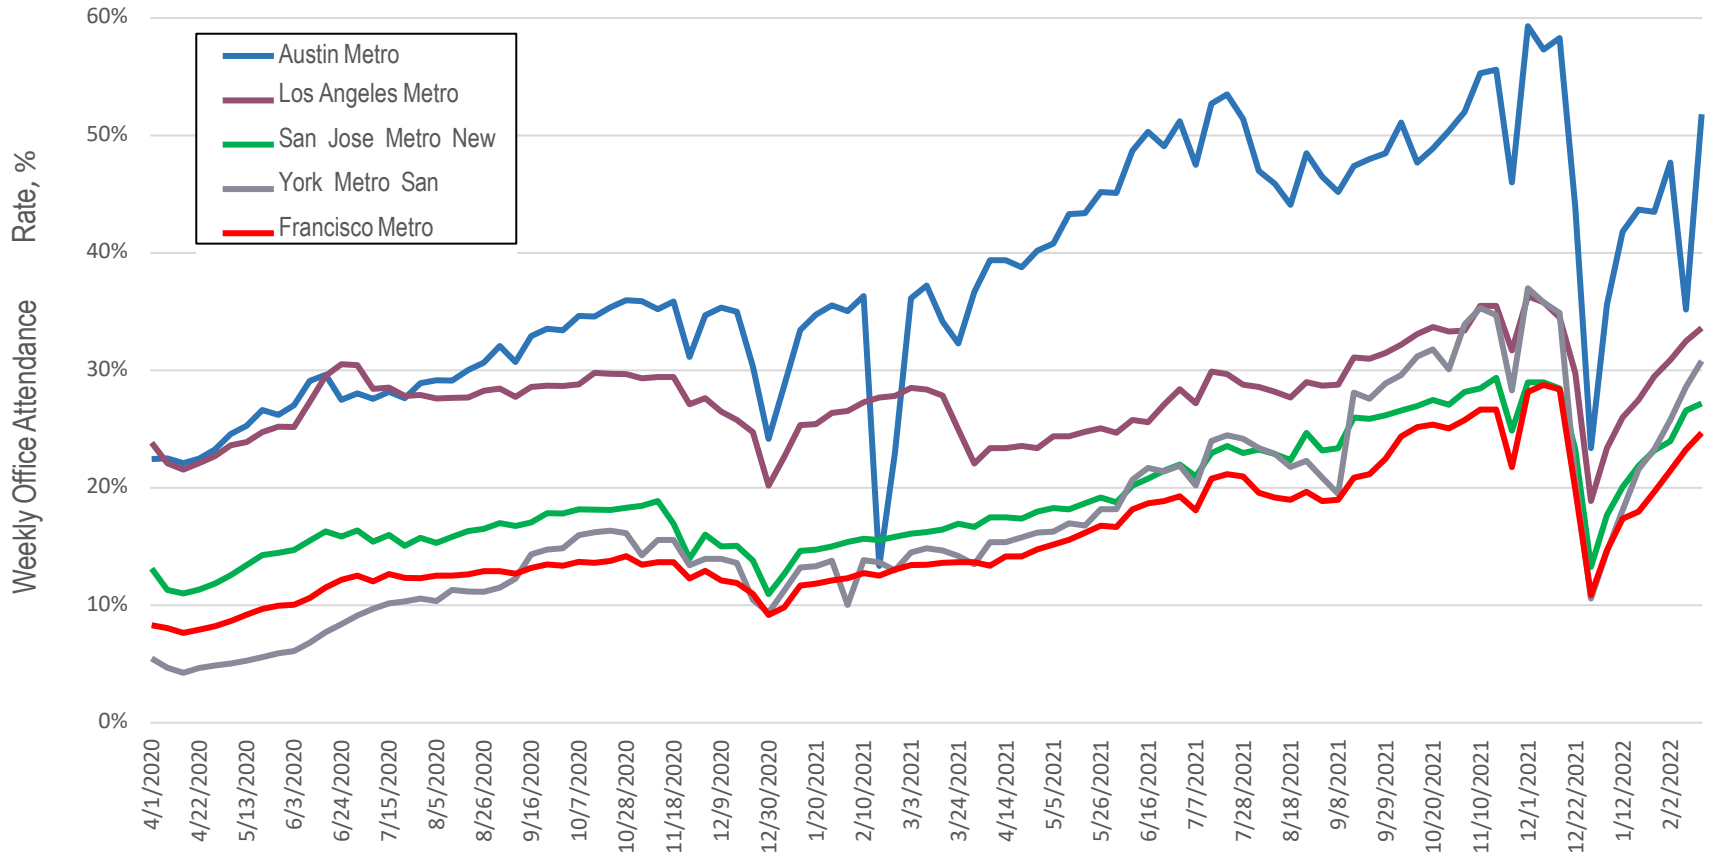

# Office Attendance Now Back to December Levels

## Weekly Office Attendance Across Selected Metros, Through February 16

Kastle Back to Work Barometer reflects unique authorized user entries in a market relative to its pre-COVID baseline, averaged weekly. The San Francisco Metro Area includes San Francisco, Alameda, Contra Costa, San Mateo, and Marin counties.