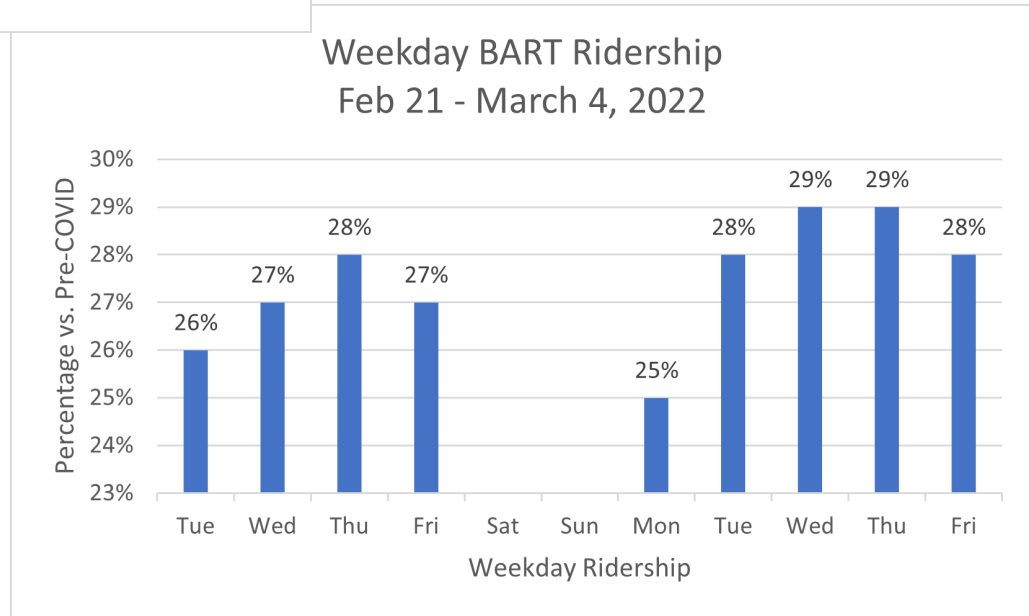

Transit Ridership Trends