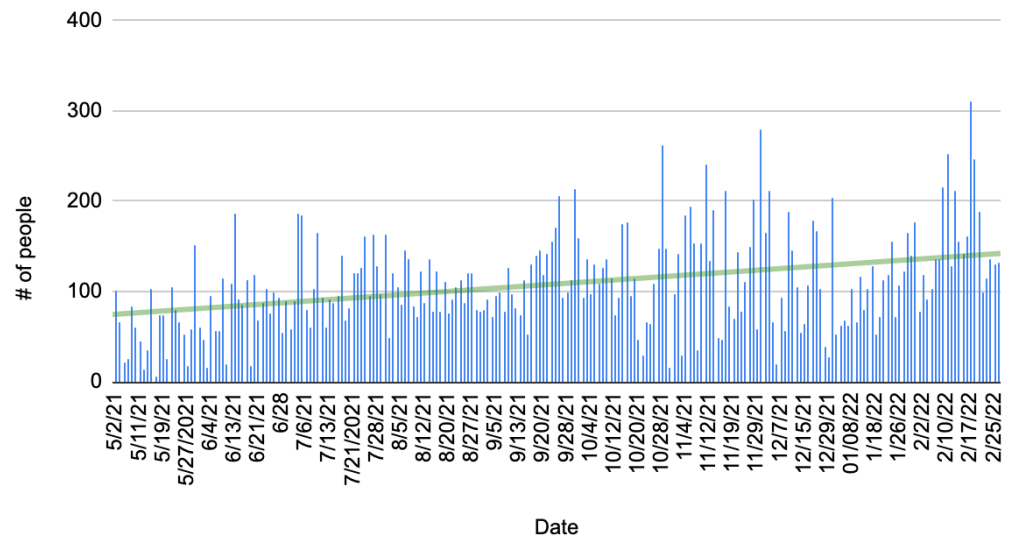

Salesforce Park Parkwide Counts May 2021 - February 2022