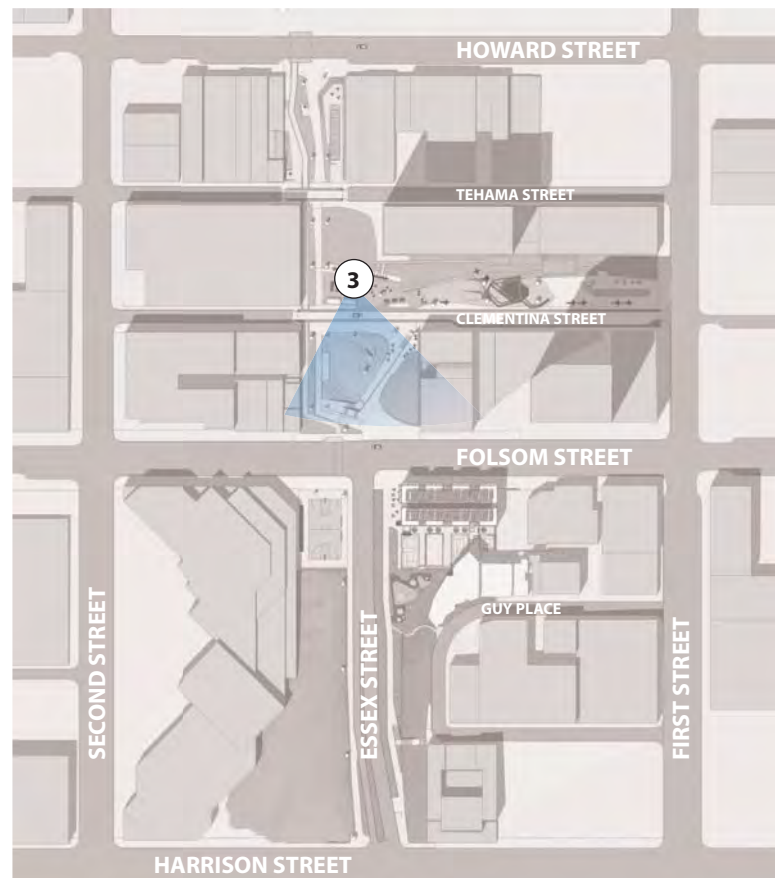

11 SEPTEMBER 2012

CMG
ARUP SBCA

OSCAR PARK PLAN - WITH RAMP AND OFFRAMP

OSCAR PARK PLAN - WITHOUT RAMP AND OFFRAMP

OSCAR PARK PLAN - CLEMENTINA ST. ZOOM

11 SEPTEMBER 2012

CMG
ARUP SBCA

MATCH LINE

BASKETBALL COURT

DOG PARK

GUY PLACE SLIDE

LANSING STAIR

11 SEPTEMBER 2012

CMG
ARUP SBCA

NORTH
↑

11 SEPTEMBER 2012

CMG
ARUP SBCA

NORTH
↑

NORTH

CLEMENTINA STREET AND FOLSOM STREET-
 BIRD'S EYE VIEW: From above Clementina Street looking south towards Folsom Street.

11 SEPTEMBER 2012

CMG
 ARUP SBCA

NORTH

PUBLIC ART
(ARTIST TO BE DETERMINED)

CLIMBING STRUCTURE

UNIQUE CULTURAL + RETAIL SPACES

“FOLSOM BEACH” SLOPED
LAWN

FLEXIBLE EVENT + PLAY
SPACE

CLEMENTINA STREET
OPTION 2: CLOSURE

CLEMENTINA STREET

11 SEPTEMBER 2012

CMG
ARUP SBCA