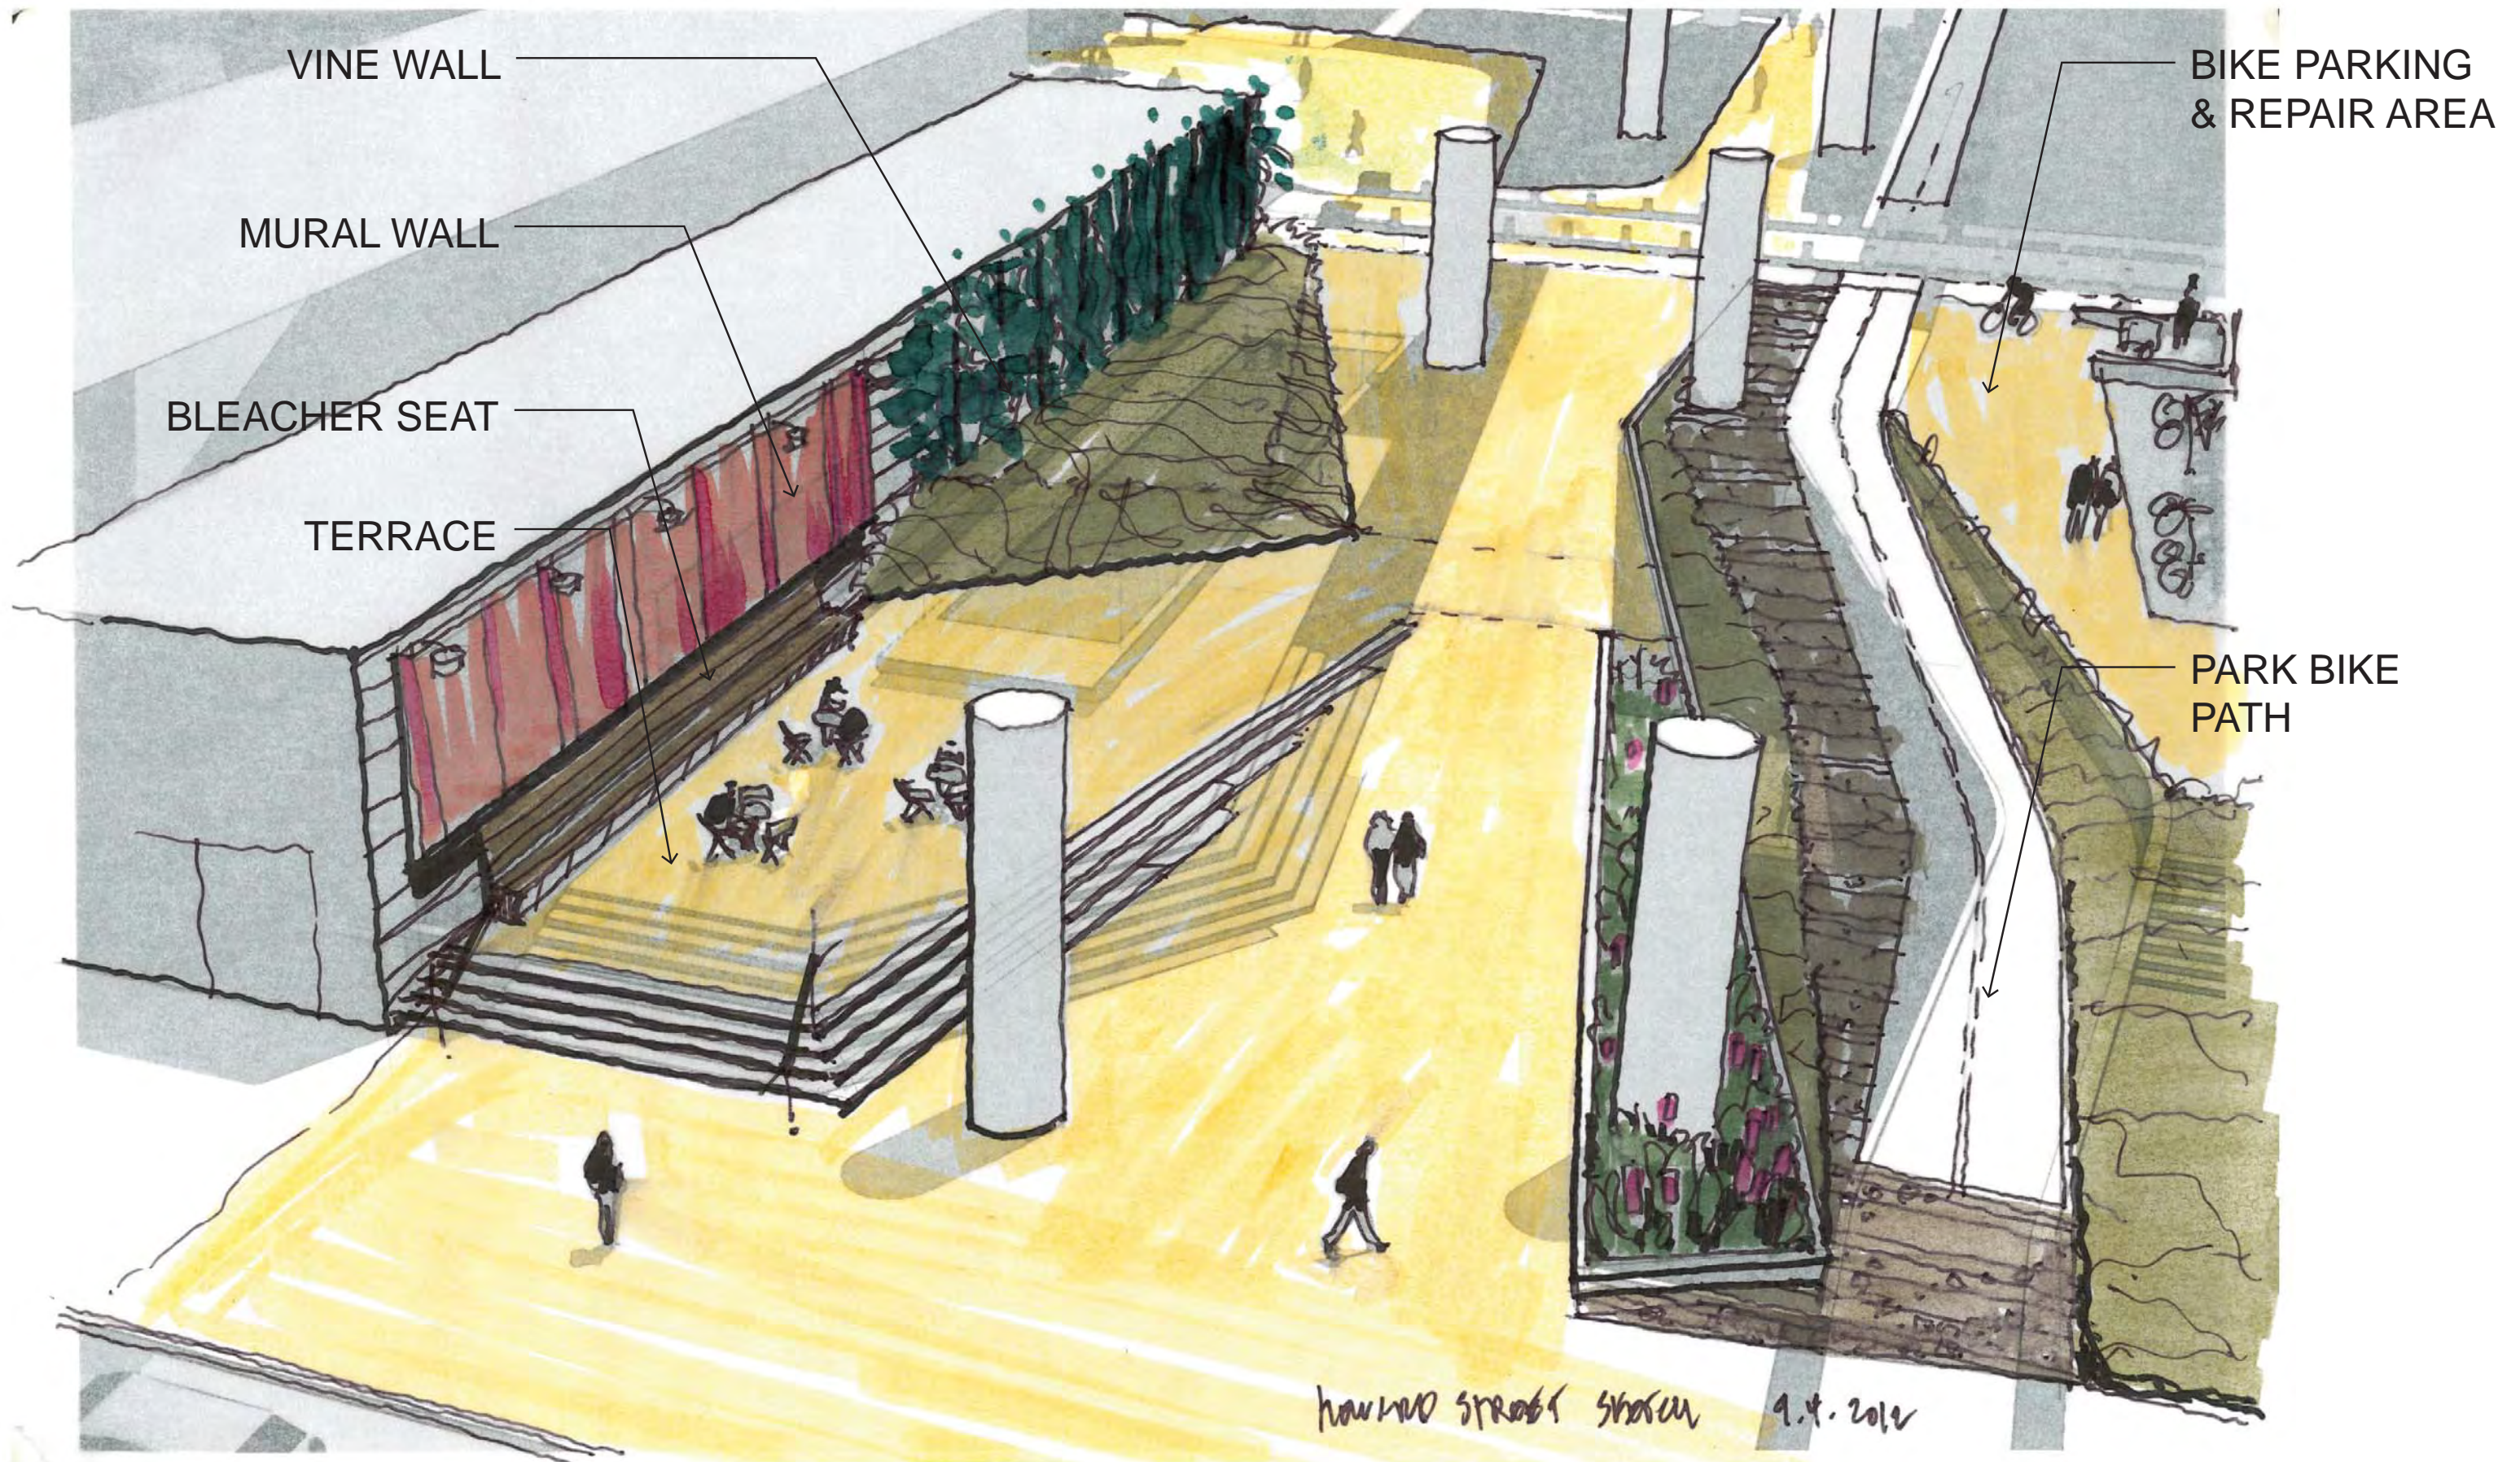

Legend

-  Proposed Redevelopment
-  Existing Buildings
-  Transbay Transit Center Area
-  Proposed Public Open Space
-  Proposed Private Open Space

Illustrative Concept Plan

This plan conveys how the landscape of the Transbay neighborhood will be dramatically altered once all the recommendations are realized.

11 SEPTEMBER 2012

CMG
ARUP SBCA

OSCAR PARK PLAN - WITH RAMP AND OFFRAMP

OSCAR PARK PLAN - WITHOUT RAMP AND OFFRAMP

OSCAR PARK PLAN - CLEMENTINA ST. ZOOM

11 SEPTEMBER 2012

CMG
ARUP SBCA

MATCH LINE

BASKETBALL COURT

DOG PARK

GUY PLACE SLIDE

LANSING STAIR

11 SEPTEMBER 2012

CMG
ARUP SBCA

NORTH
↑

11 SEPTEMBER 2012