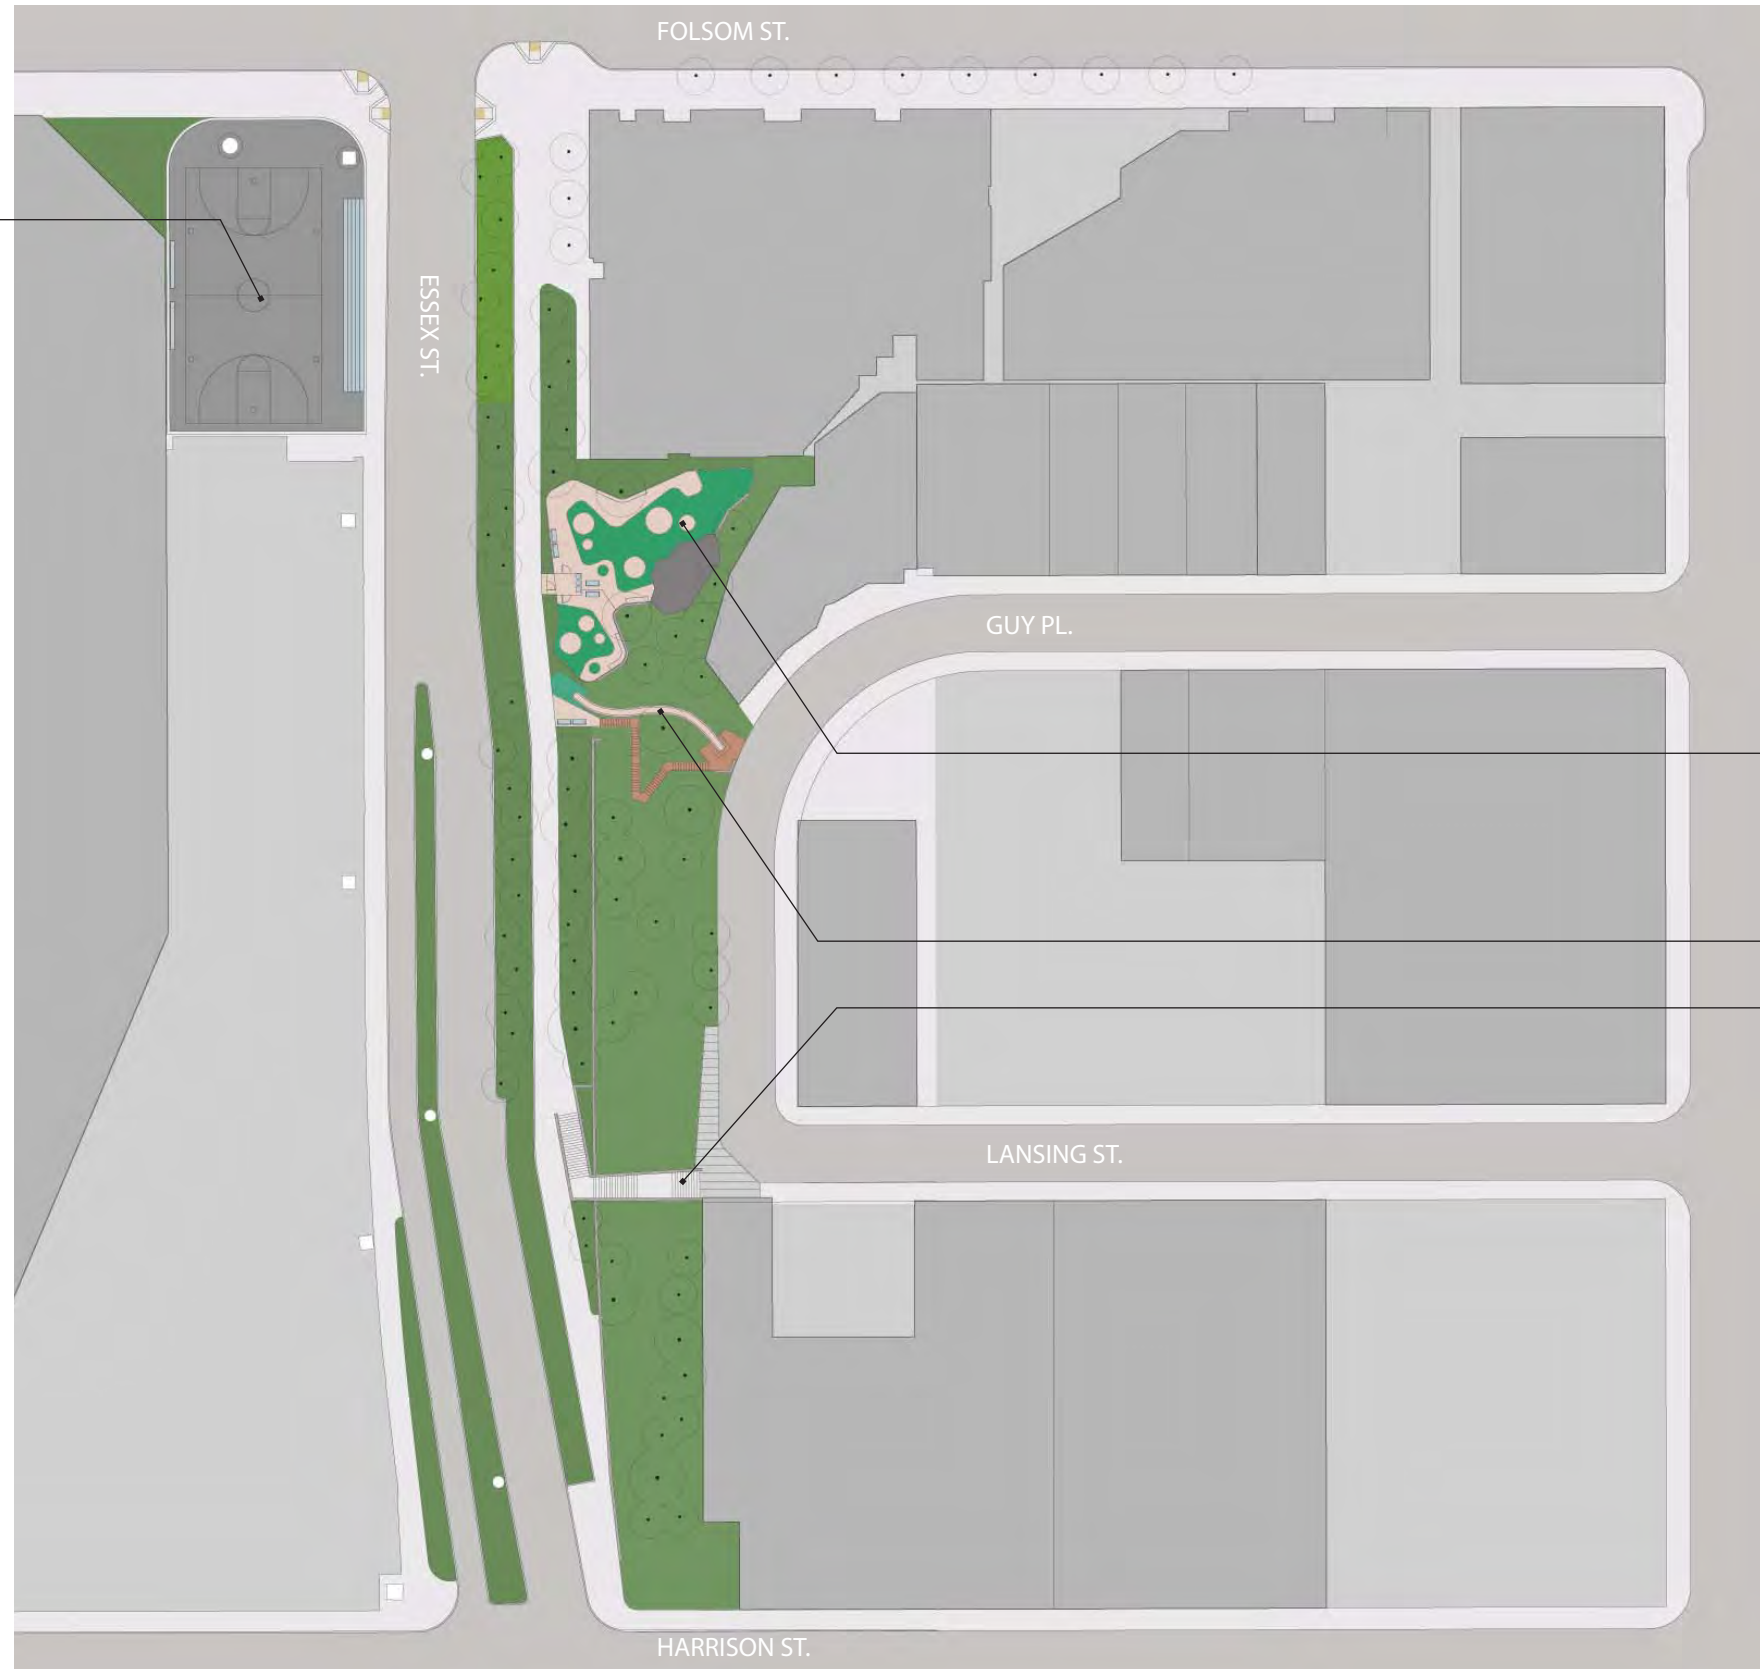

Per 2006 Transbay Redevelopment Project Area Streetscape & Open Space Concept Plan

CALTRANS RIGHT-OF-WAY AREA

CMG
SEPTEMBER 7, 2012

-  OSCAR PARK CALTRANS RIGHT-OF-WAY AREA
25,855 SQ FT
-  ESSEX STREET CALTRANS RIGHT-OF-WAY AREA
11,660 SQ FT
-  TOTAL OSCAR PARK FOOTPRINT
104,865 SQ FT
-  OSCAR PARK FOOTPRINT - ADJACENT TO MEXICAN CONSULATE
9,965 SQ FT

11 SEPTEMBER 2012

CMG
ARUP SBCA

OSCAR PARK PLAN - WITH RAMP AND OFFRAMP

OSCAR PARK PLAN - WITHOUT RAMP AND OFFRAMP

OSCAR PARK PLAN - CLEMENTINA ST. ZOOM

11 SEPTEMBER 2012

CMG
ARUP SBCA

MATCH LINE

BASKETBALL COURT

DOG PARK

GUY PLACE SLIDE

LANSING STAIR

11 SEPTEMBER 2012

CMG
ARUP SBCA

NORTH
↑

11 SEPTEMBER 2012