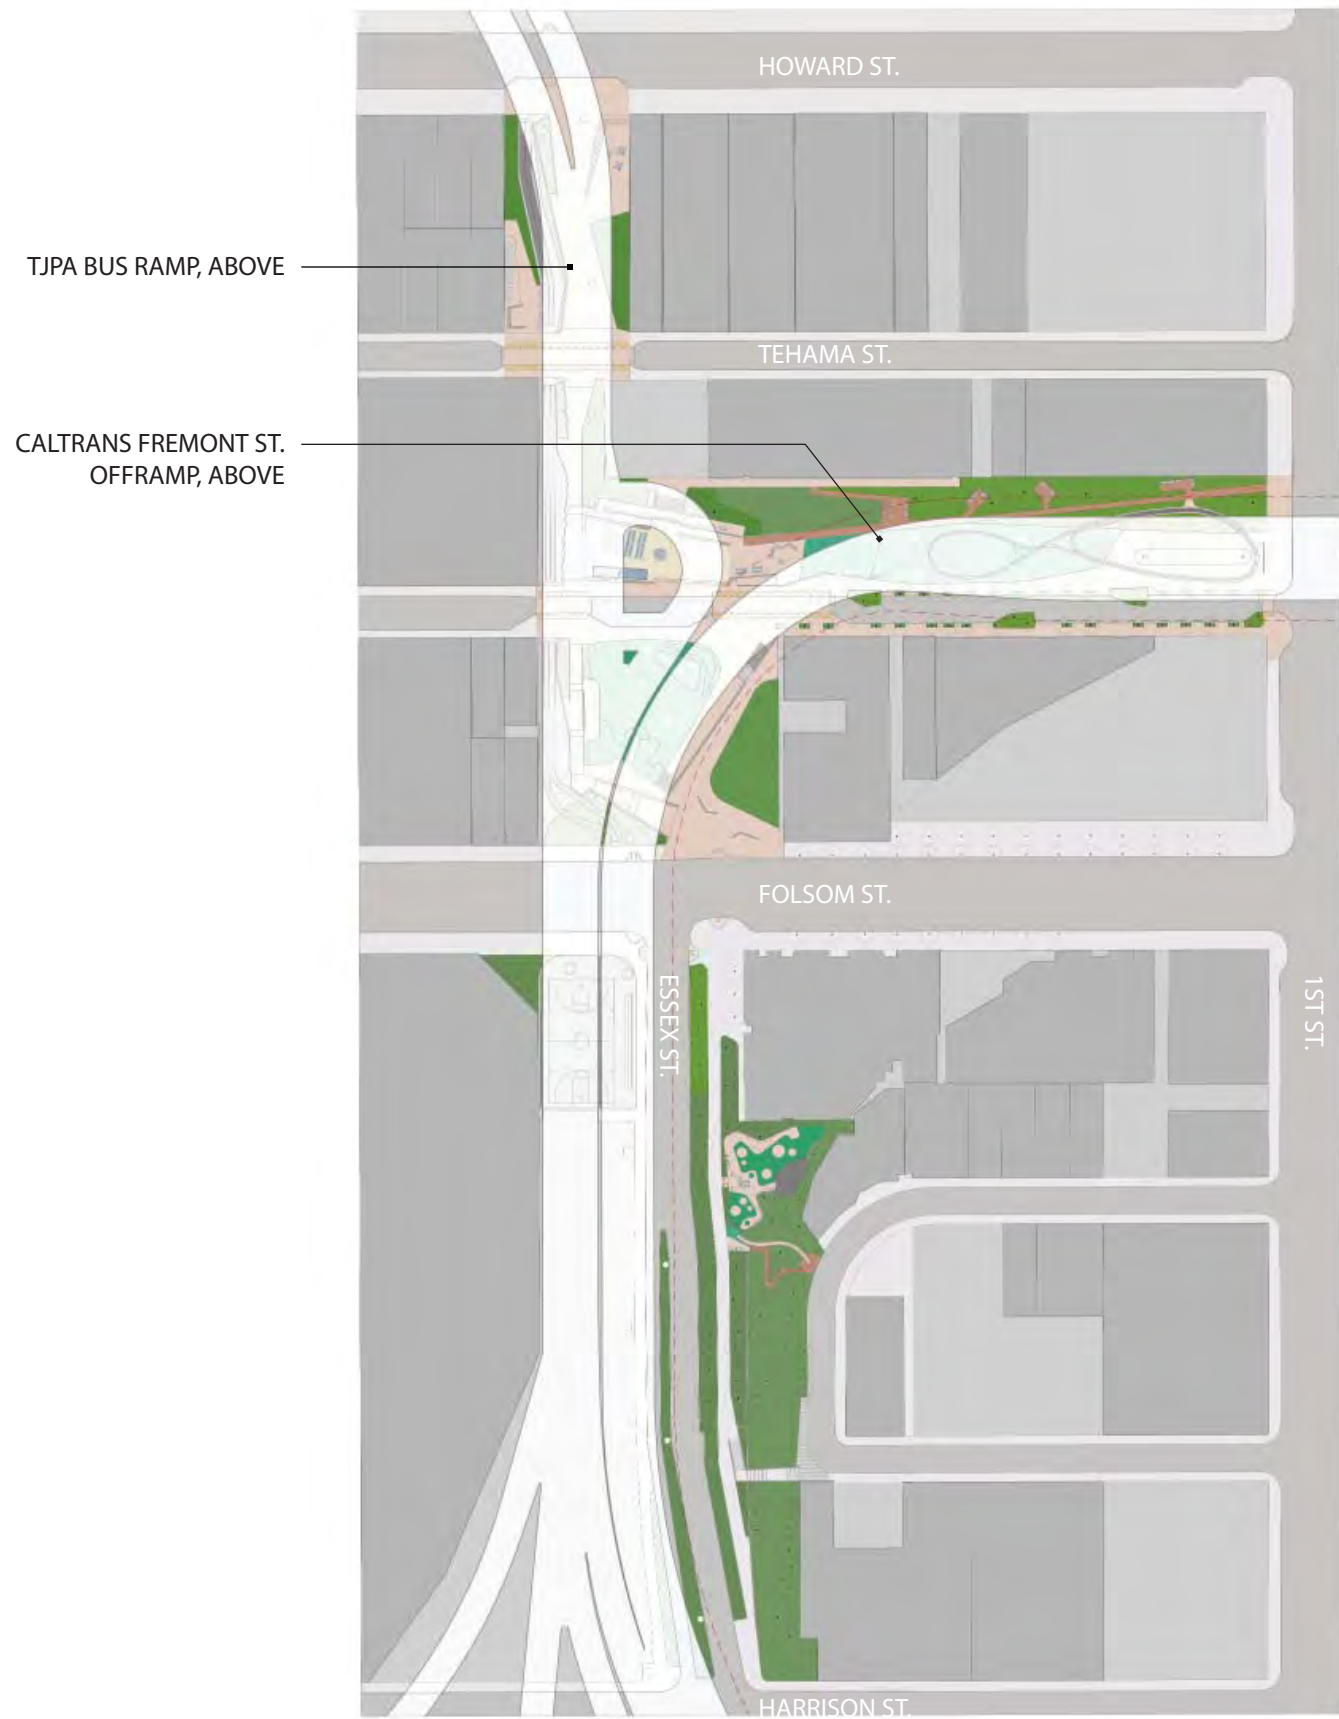

OSCAR PARK PLAN - WITH RAMP AND OFFRAMP