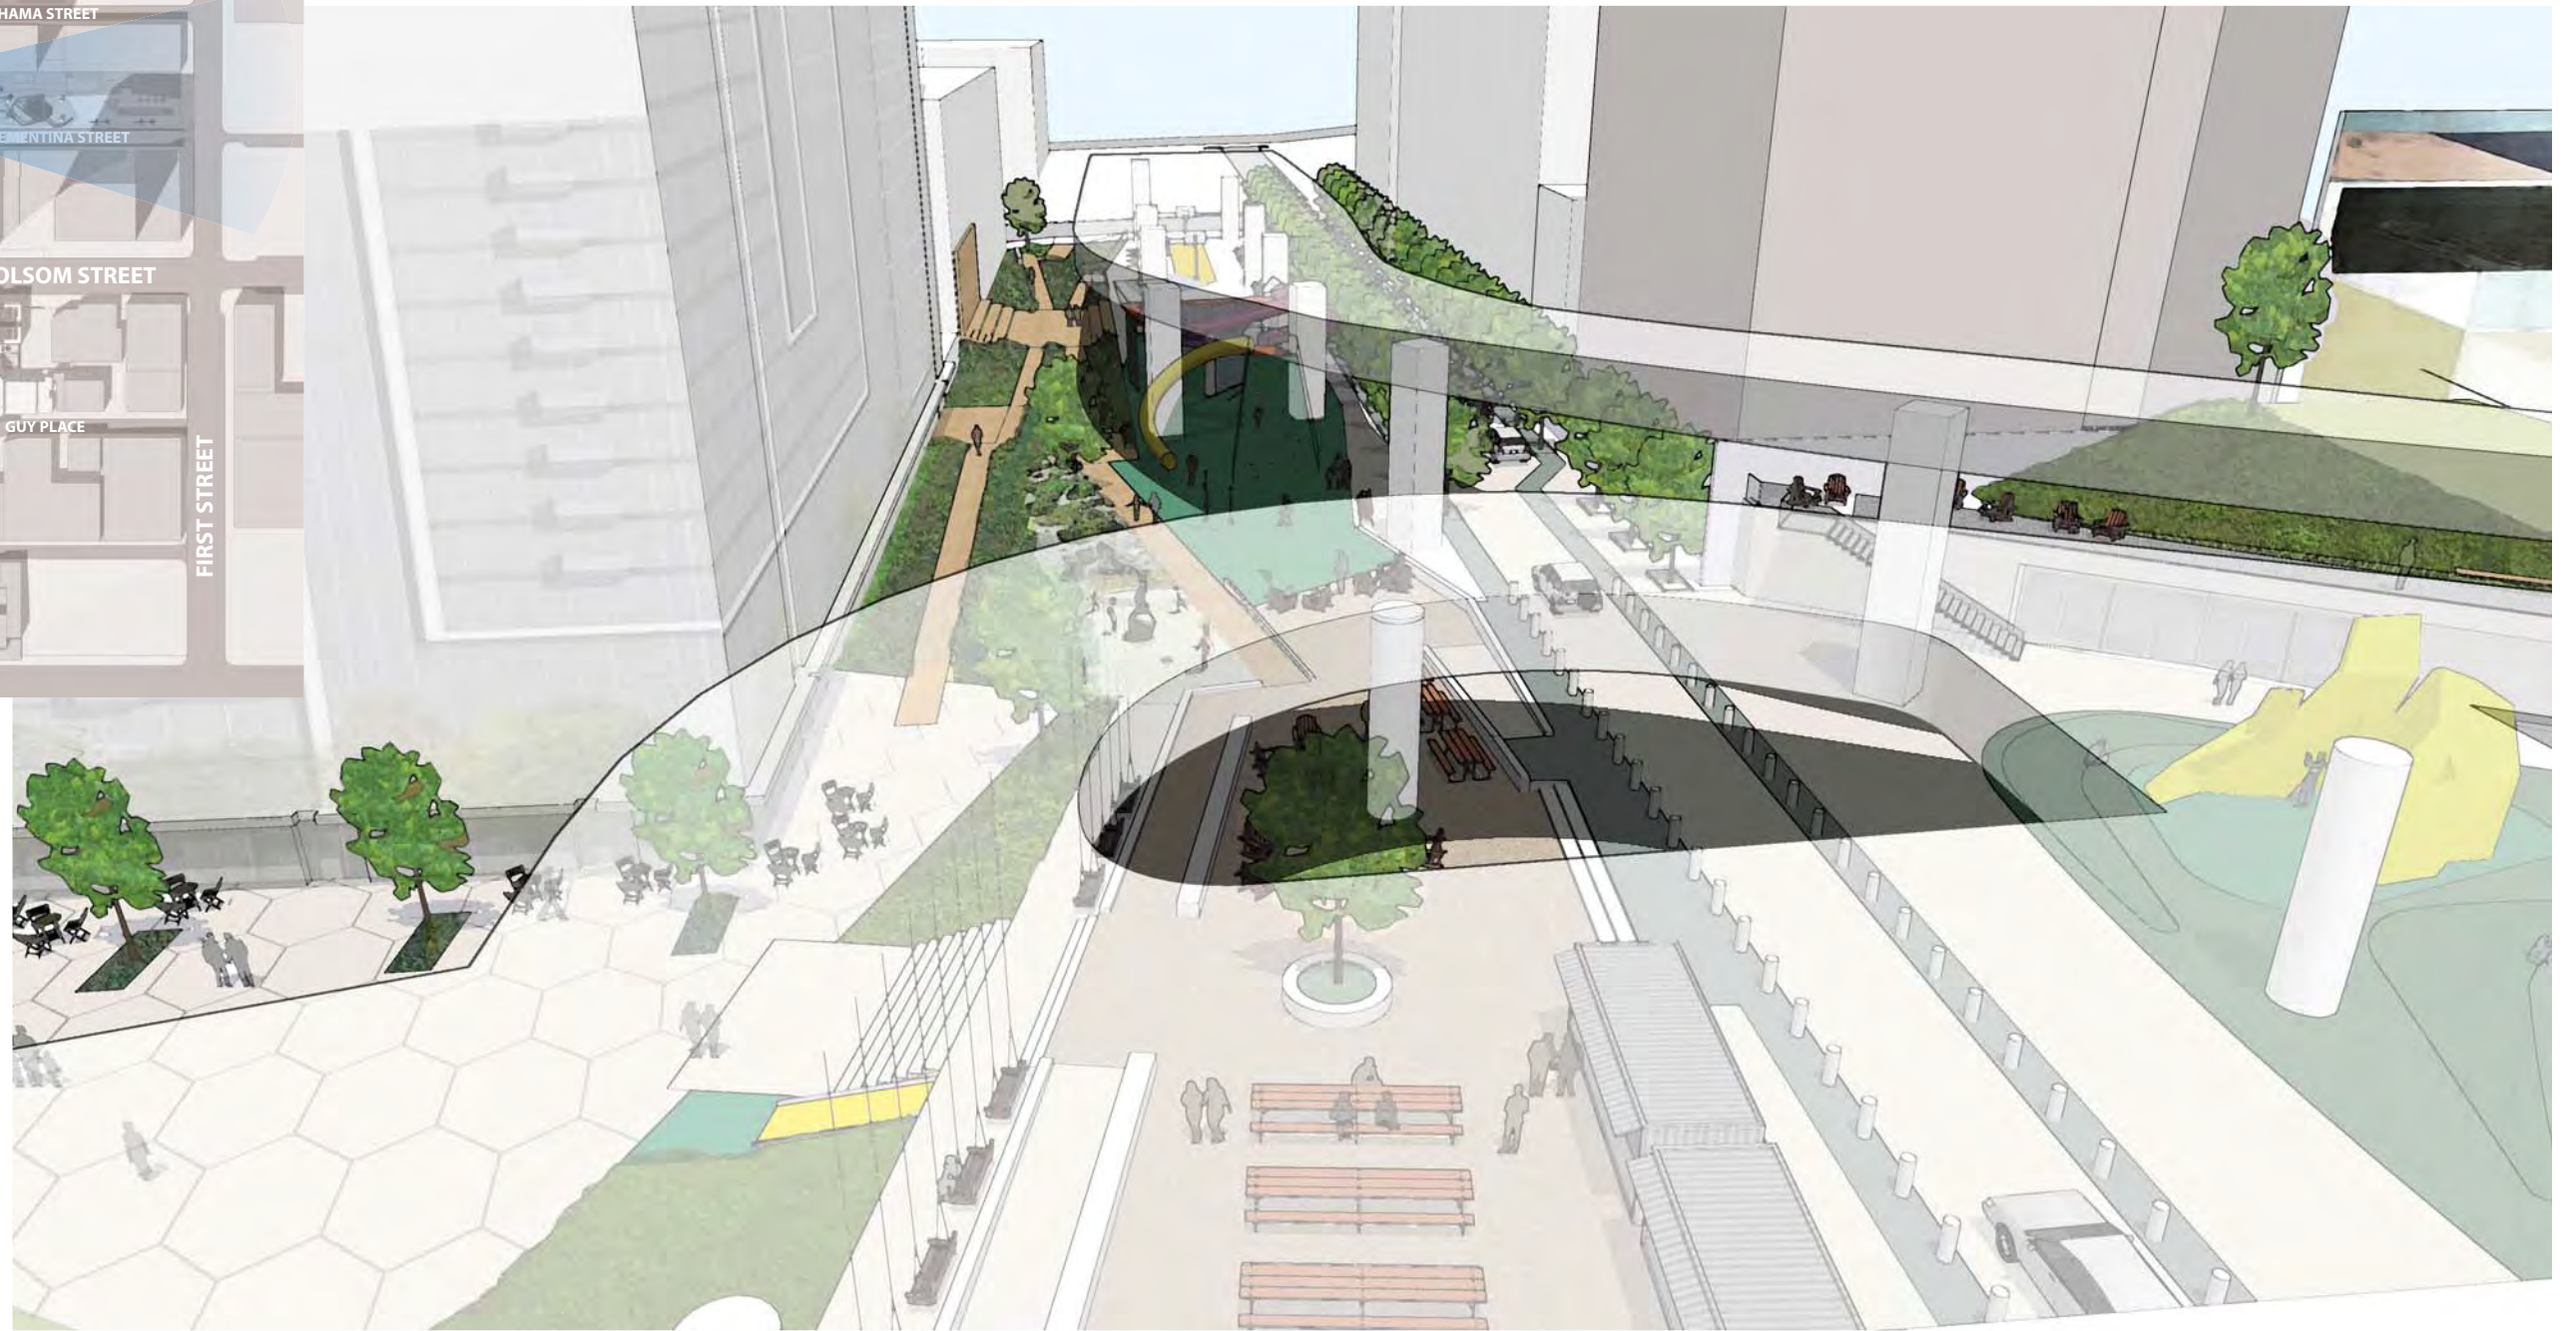

Legend

-  Proposed Redevelopment
-  Existing Buildings
-  Transbay Transit Center Area
-  Proposed Public Open Space
-  Proposed Private Open Space

Illustrative Concept Plan

This plan conveys how the landscape of the Transbay neighborhood will be dramatically altered once all the recommendations are realized.

BASKETBALL COURT

DOG PARK

GUY PLACE SLIDE

LANSING STAIR

11 SEPTEMBER 2012

CMG
ARUP SBCA

NORTH
↑

11 SEPTEMBER 2012

CLIMBING STRUCTURE

UNIQUE CULTURAL + RETAIL SPACES

“FOLSOM BEACH” SLOPED
LAWN

FLEXIBLE EVENT + PLAY
SPACE

CLEMENTINA STREET
OPTION 2: CLOSURE

CLEMENTINA STREET

11 SEPTEMBER 2012

CMG
ARUP SBCA