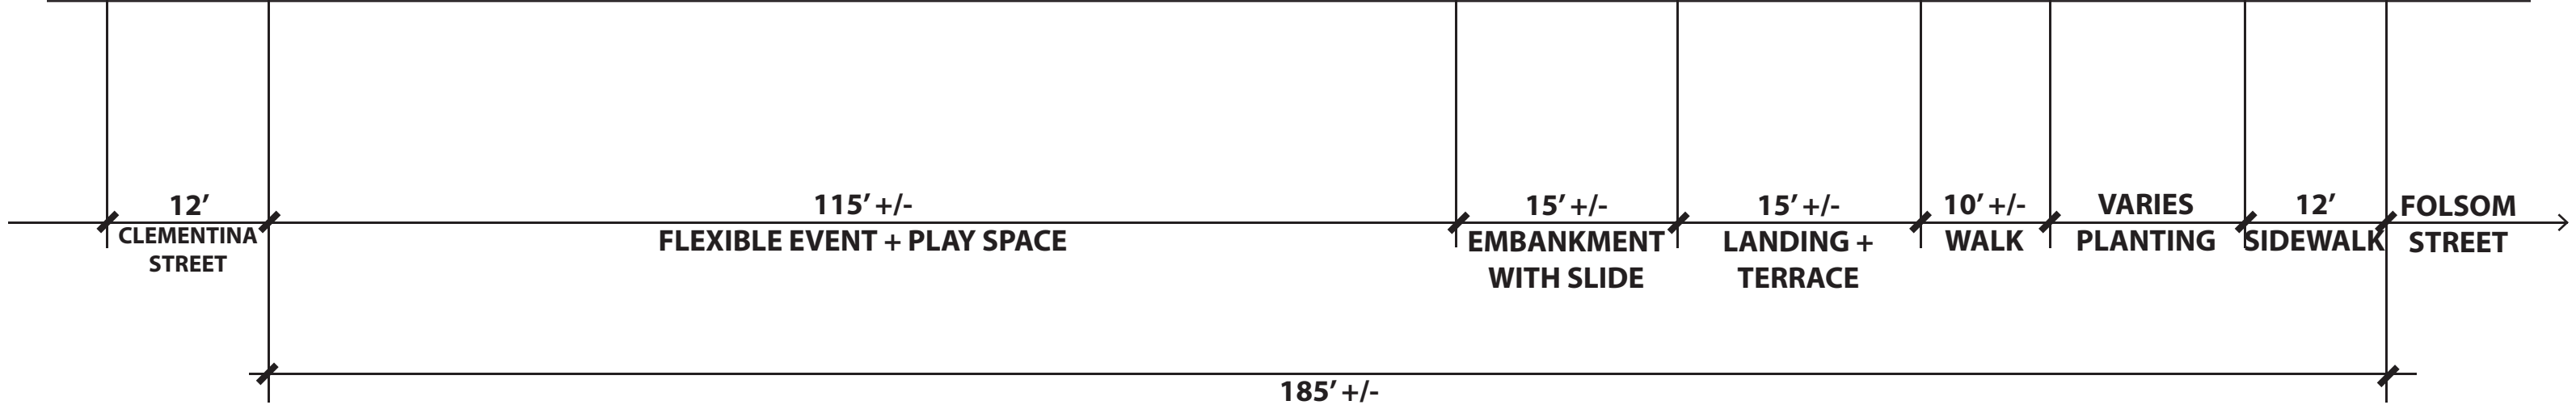

CLIMBING STRUCTURE

UNIQUE CULTURAL + RETAIL SPACES

“FOLSOM BEACH” SLOPED
LAWN

FLEXIBLE EVENT + PLAY
SPACE

CLEMENTINA STREET
OPTION 2: CLOSURE

CLEMENTINA STREET

11 SEPTEMBER 2012

CMG
ARUP SBCA