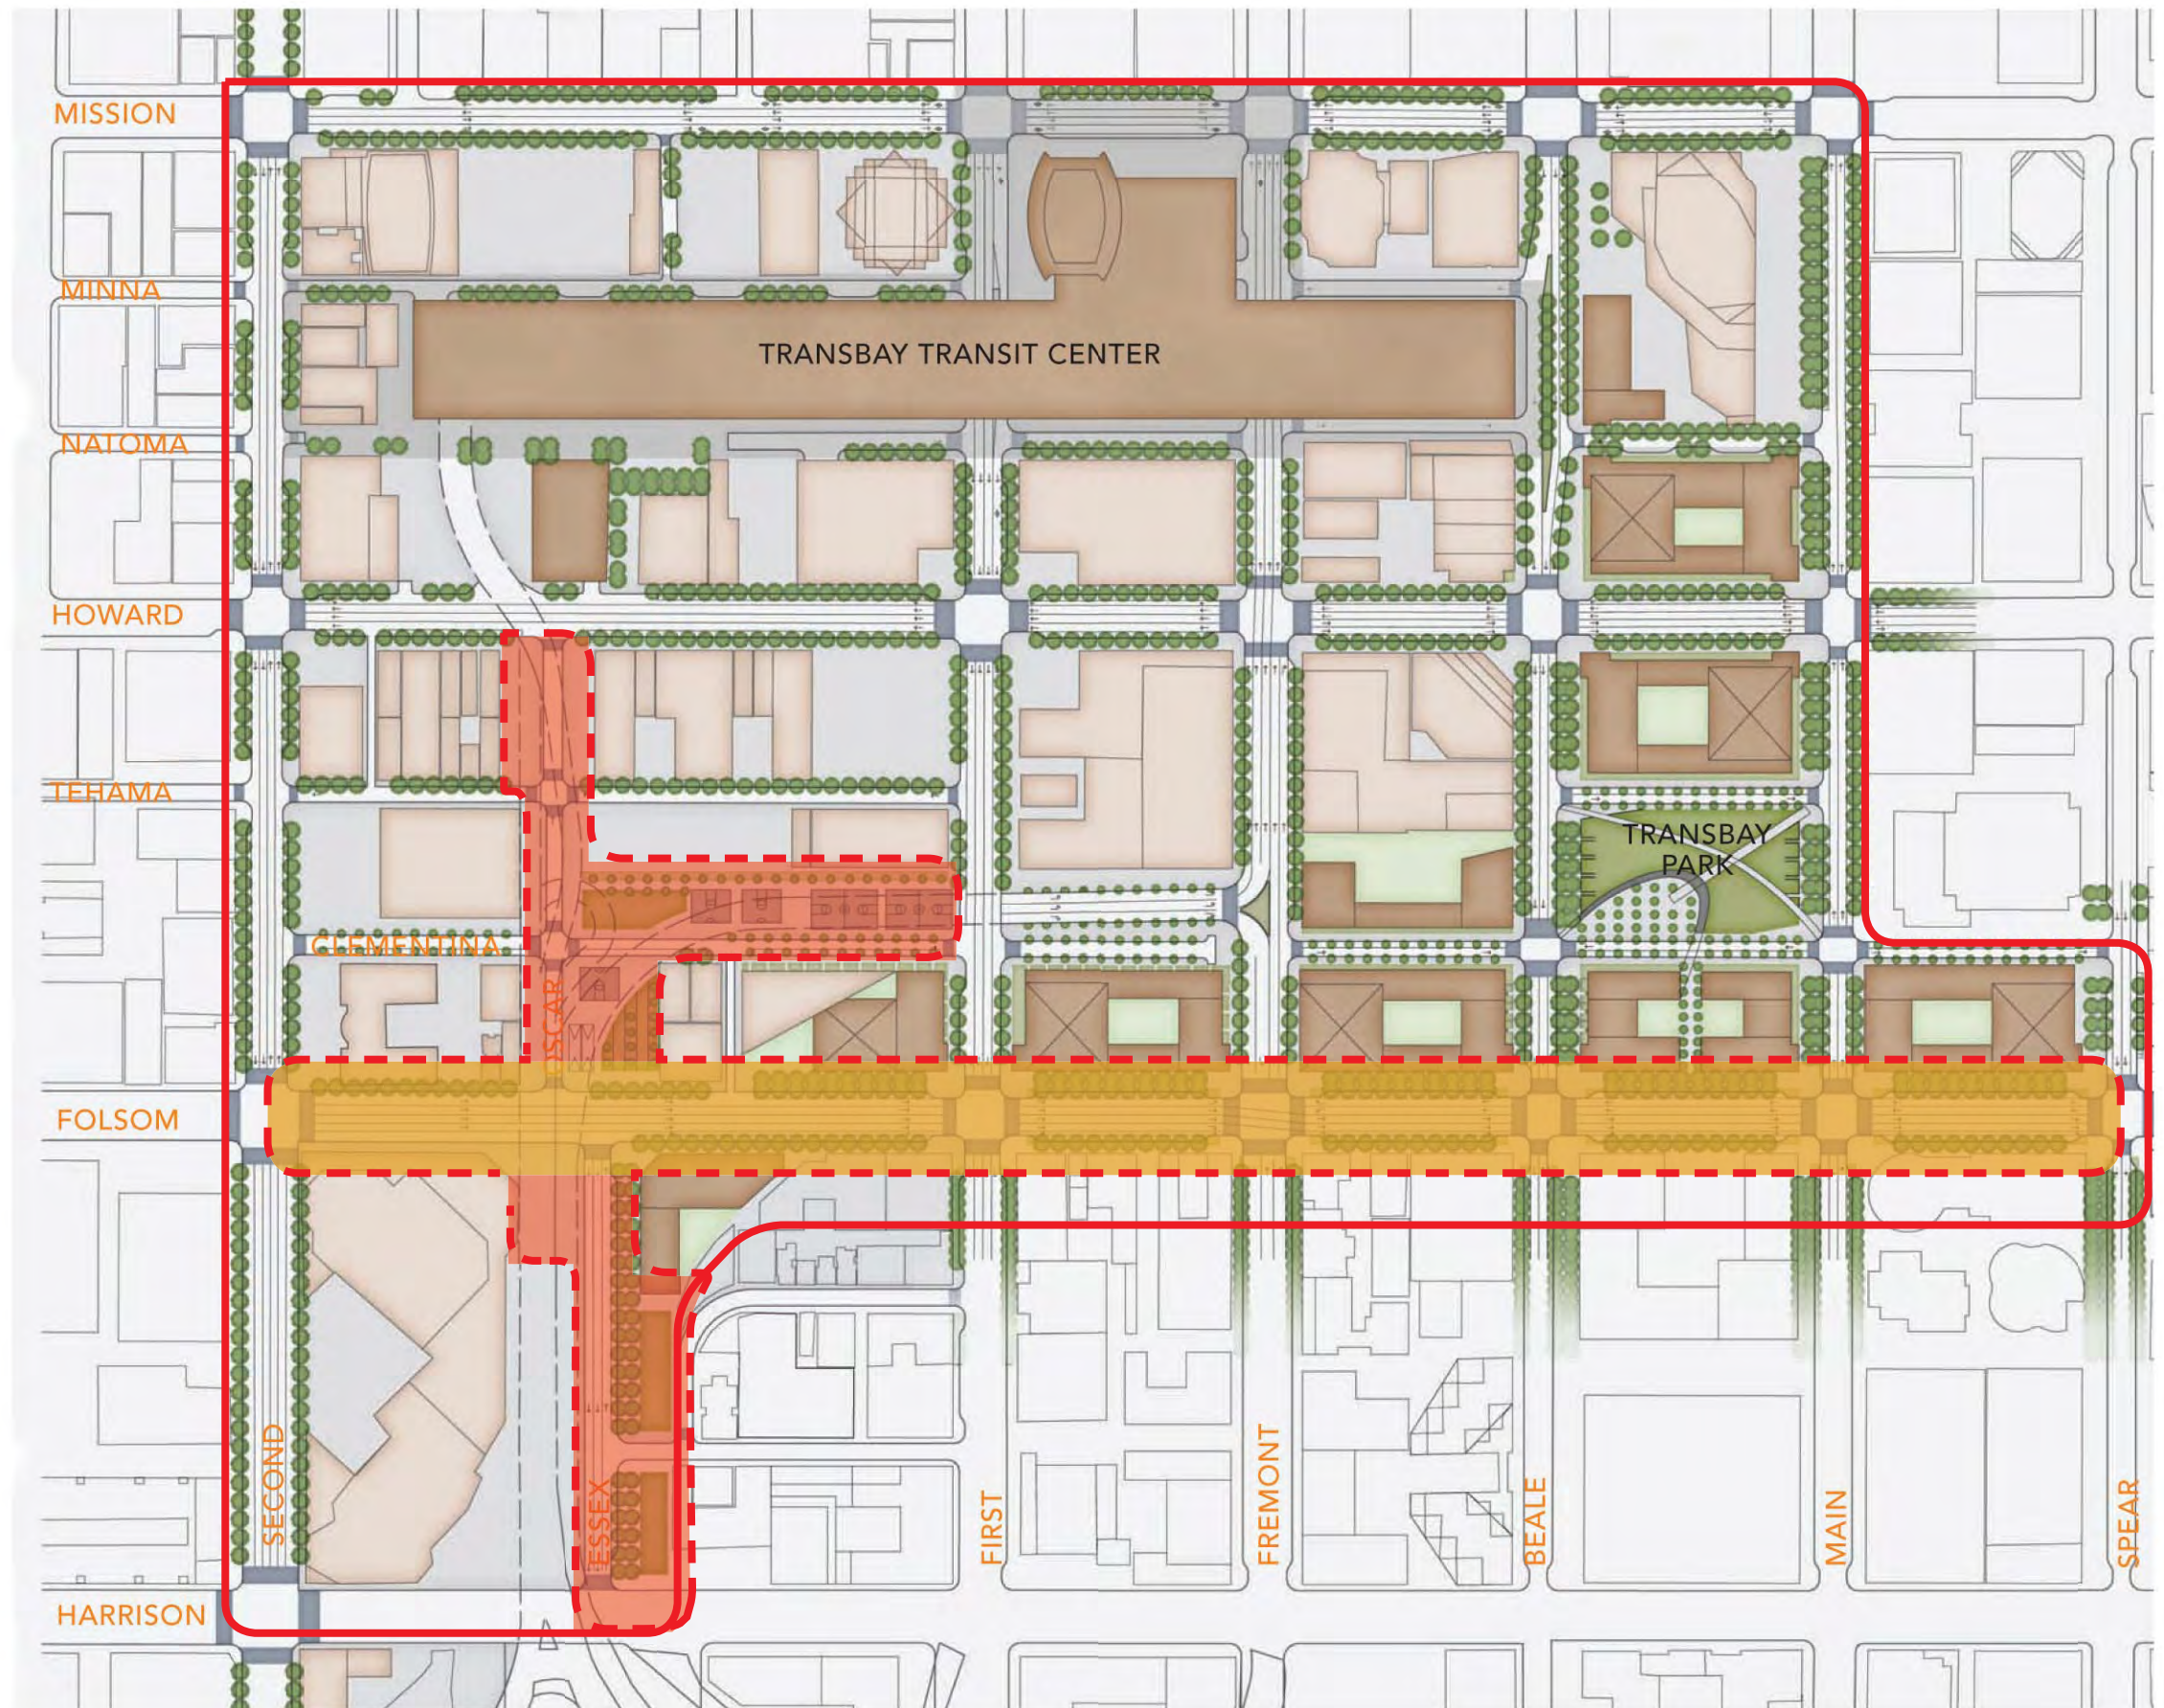

SUCCESSOR AGENCY TO THE SAN FRANCISCO REDEVELOPMENT AGENCY

OSCAR PARK DRAFT CONCEPT DESIGN

SEPTEMBER 11, 2012

CMG | ARUP

Transit District Site Context

-  Oscar Park and Essex Street Improvements - 75% Concept Design Phase
-  Folsom Street Improvements - 95% Schematic Design
-  Transbay District Redevelopment Area
-  CMG scope of improvements

Legend

-  Proposed Redevelopment
-  Existing Buildings
-  Transbay Transit Center Area
-  Proposed Public Open Space
-  Proposed Private Open Space

Illustrative Concept Plan

This plan conveys how the landscape of the Transbay neighborhood will be dramatically altered once all the recommendations are realized.

Per 2006 Transbay Redevelopment Project Area Streetscape & Open Space Concept Plan

CALTRANS RIGHT-OF-WAY AREA

CMG
SEPTEMBER 7, 2012

-  OSCAR PARK CALTRANS RIGHT-OF-WAY AREA
25,855 SQ FT
-  ESSEX STREET CALTRANS RIGHT-OF-WAY AREA
11,660 SQ FT
-  TOTAL OSCAR PARK FOOTPRINT
104,865 SQ FT
-  OSCAR PARK FOOTPRINT - ADJACENT TO MEXICAN CONSULATE
9,965 SQ FT