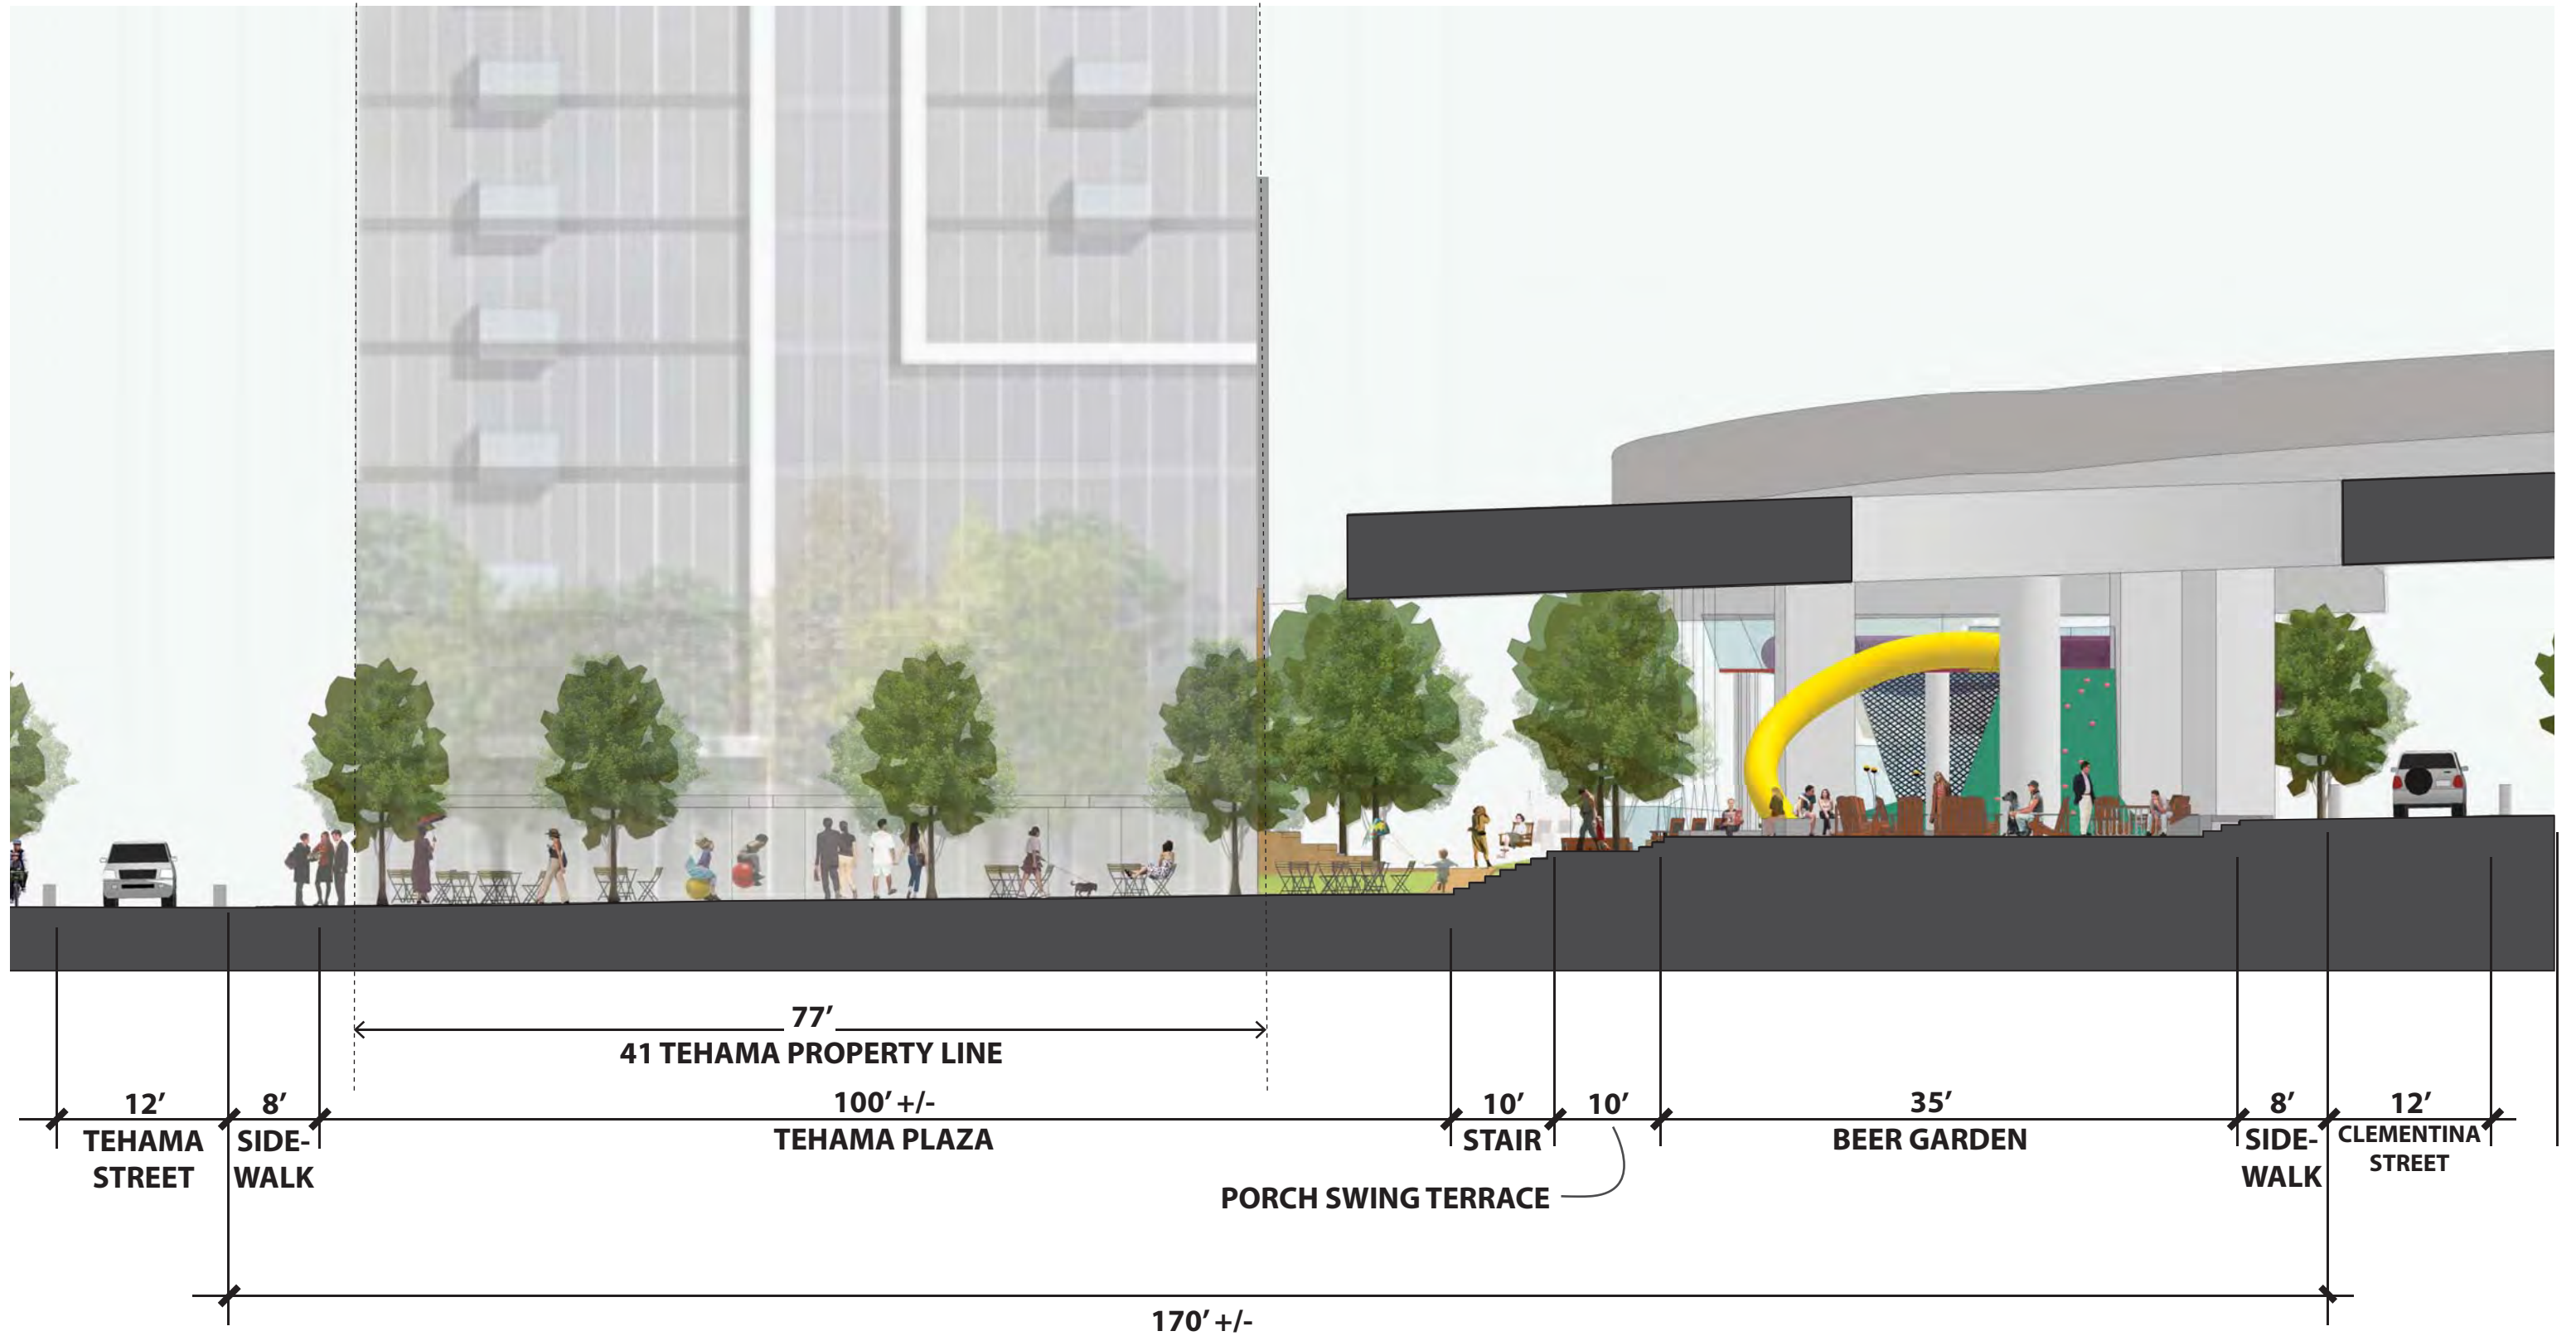

BASKETBALL COURT

DOG PARK

GUY PLACE SLIDE

LANSING STAIR

11 SEPTEMBER 2012

CMG
ARUP SBCA

NORTH
↑

11 SEPTEMBER 2012