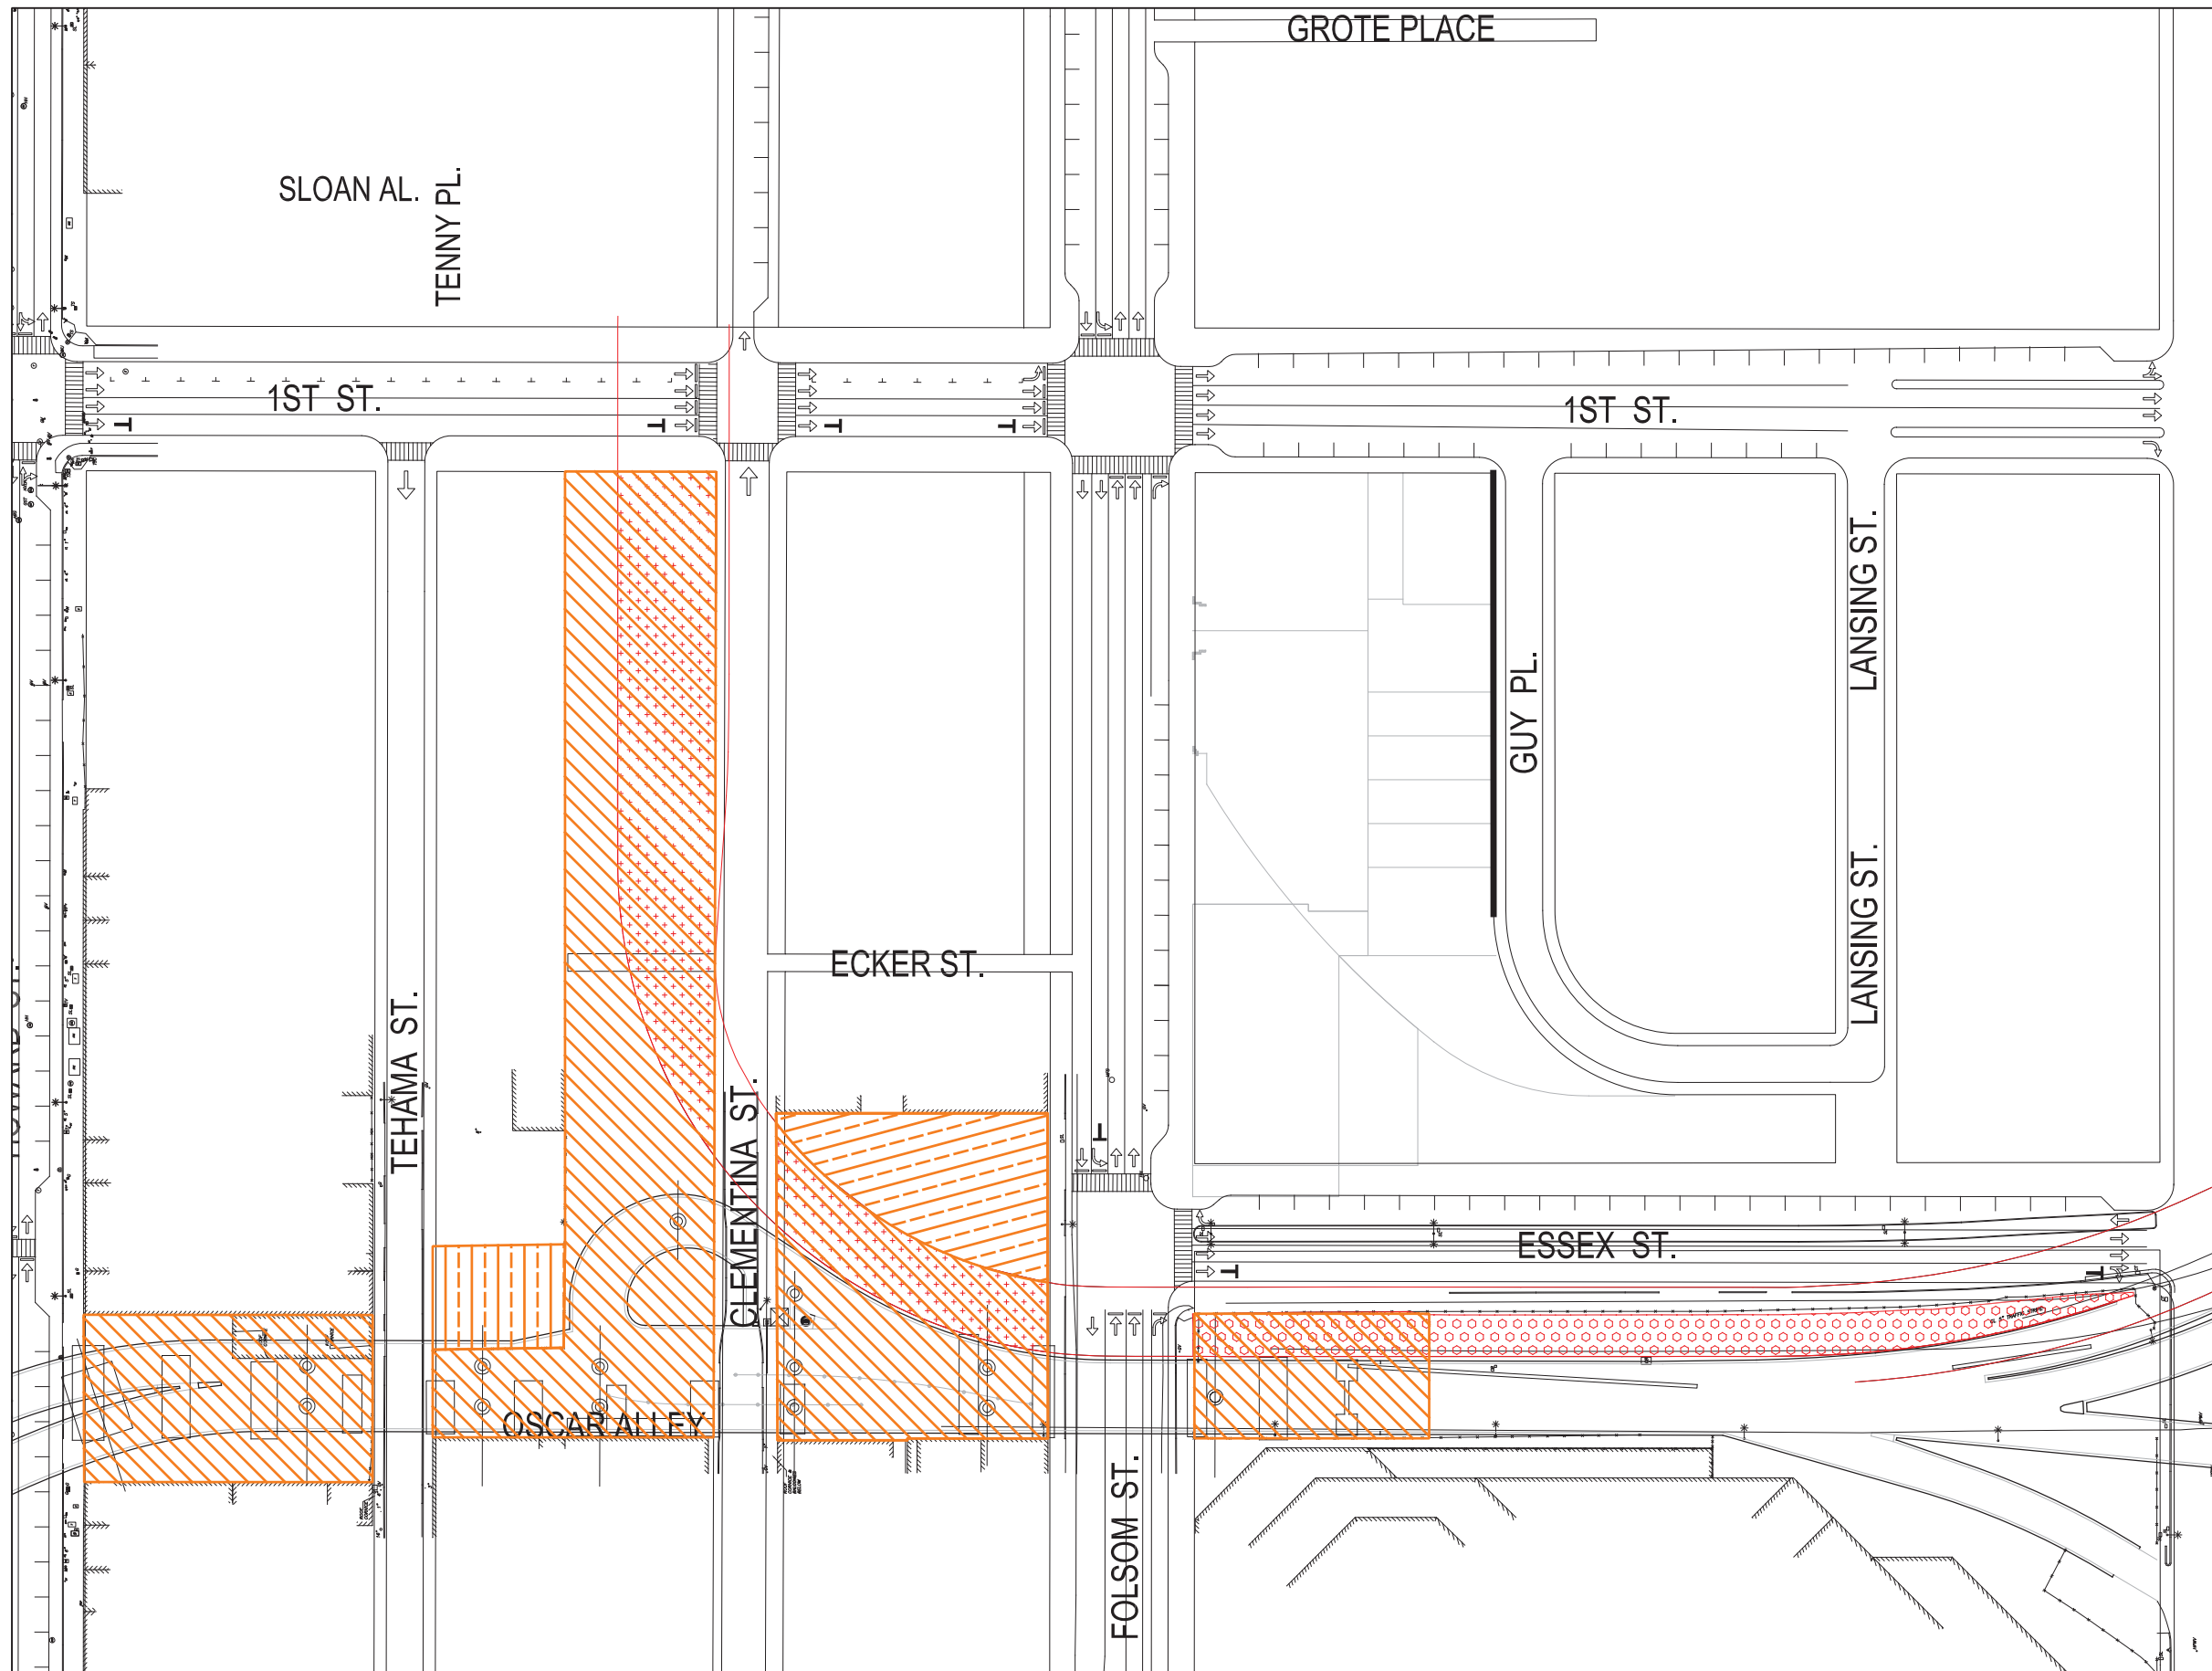

Legend

-  Proposed Redevelopment
-  Existing Buildings
-  Transbay Transit Center Area
-  Proposed Public Open Space
-  Proposed Private Open Space

Illustrative Concept Plan

This plan conveys how the landscape of the Transbay neighborhood will be dramatically altered once all the recommendations are realized.

Per 2006 Transbay Redevelopment Project Area Streetscape & Open Space Concept Plan

CALTRANS RIGHT-OF-WAY AREA

CMG
SEPTEMBER 7, 2012

-  OSCAR PARK CALTRANS RIGHT-OF-WAY AREA
25,855 SQ FT
-  ESSEX STREET CALTRANS RIGHT-OF-WAY AREA
11,660 SQ FT
-  TOTAL OSCAR PARK FOOTPRINT
104,865 SQ FT
-  OSCAR PARK FOOTPRINT - ADJACENT TO MEXICAN CONSULATE
9,965 SQ FT