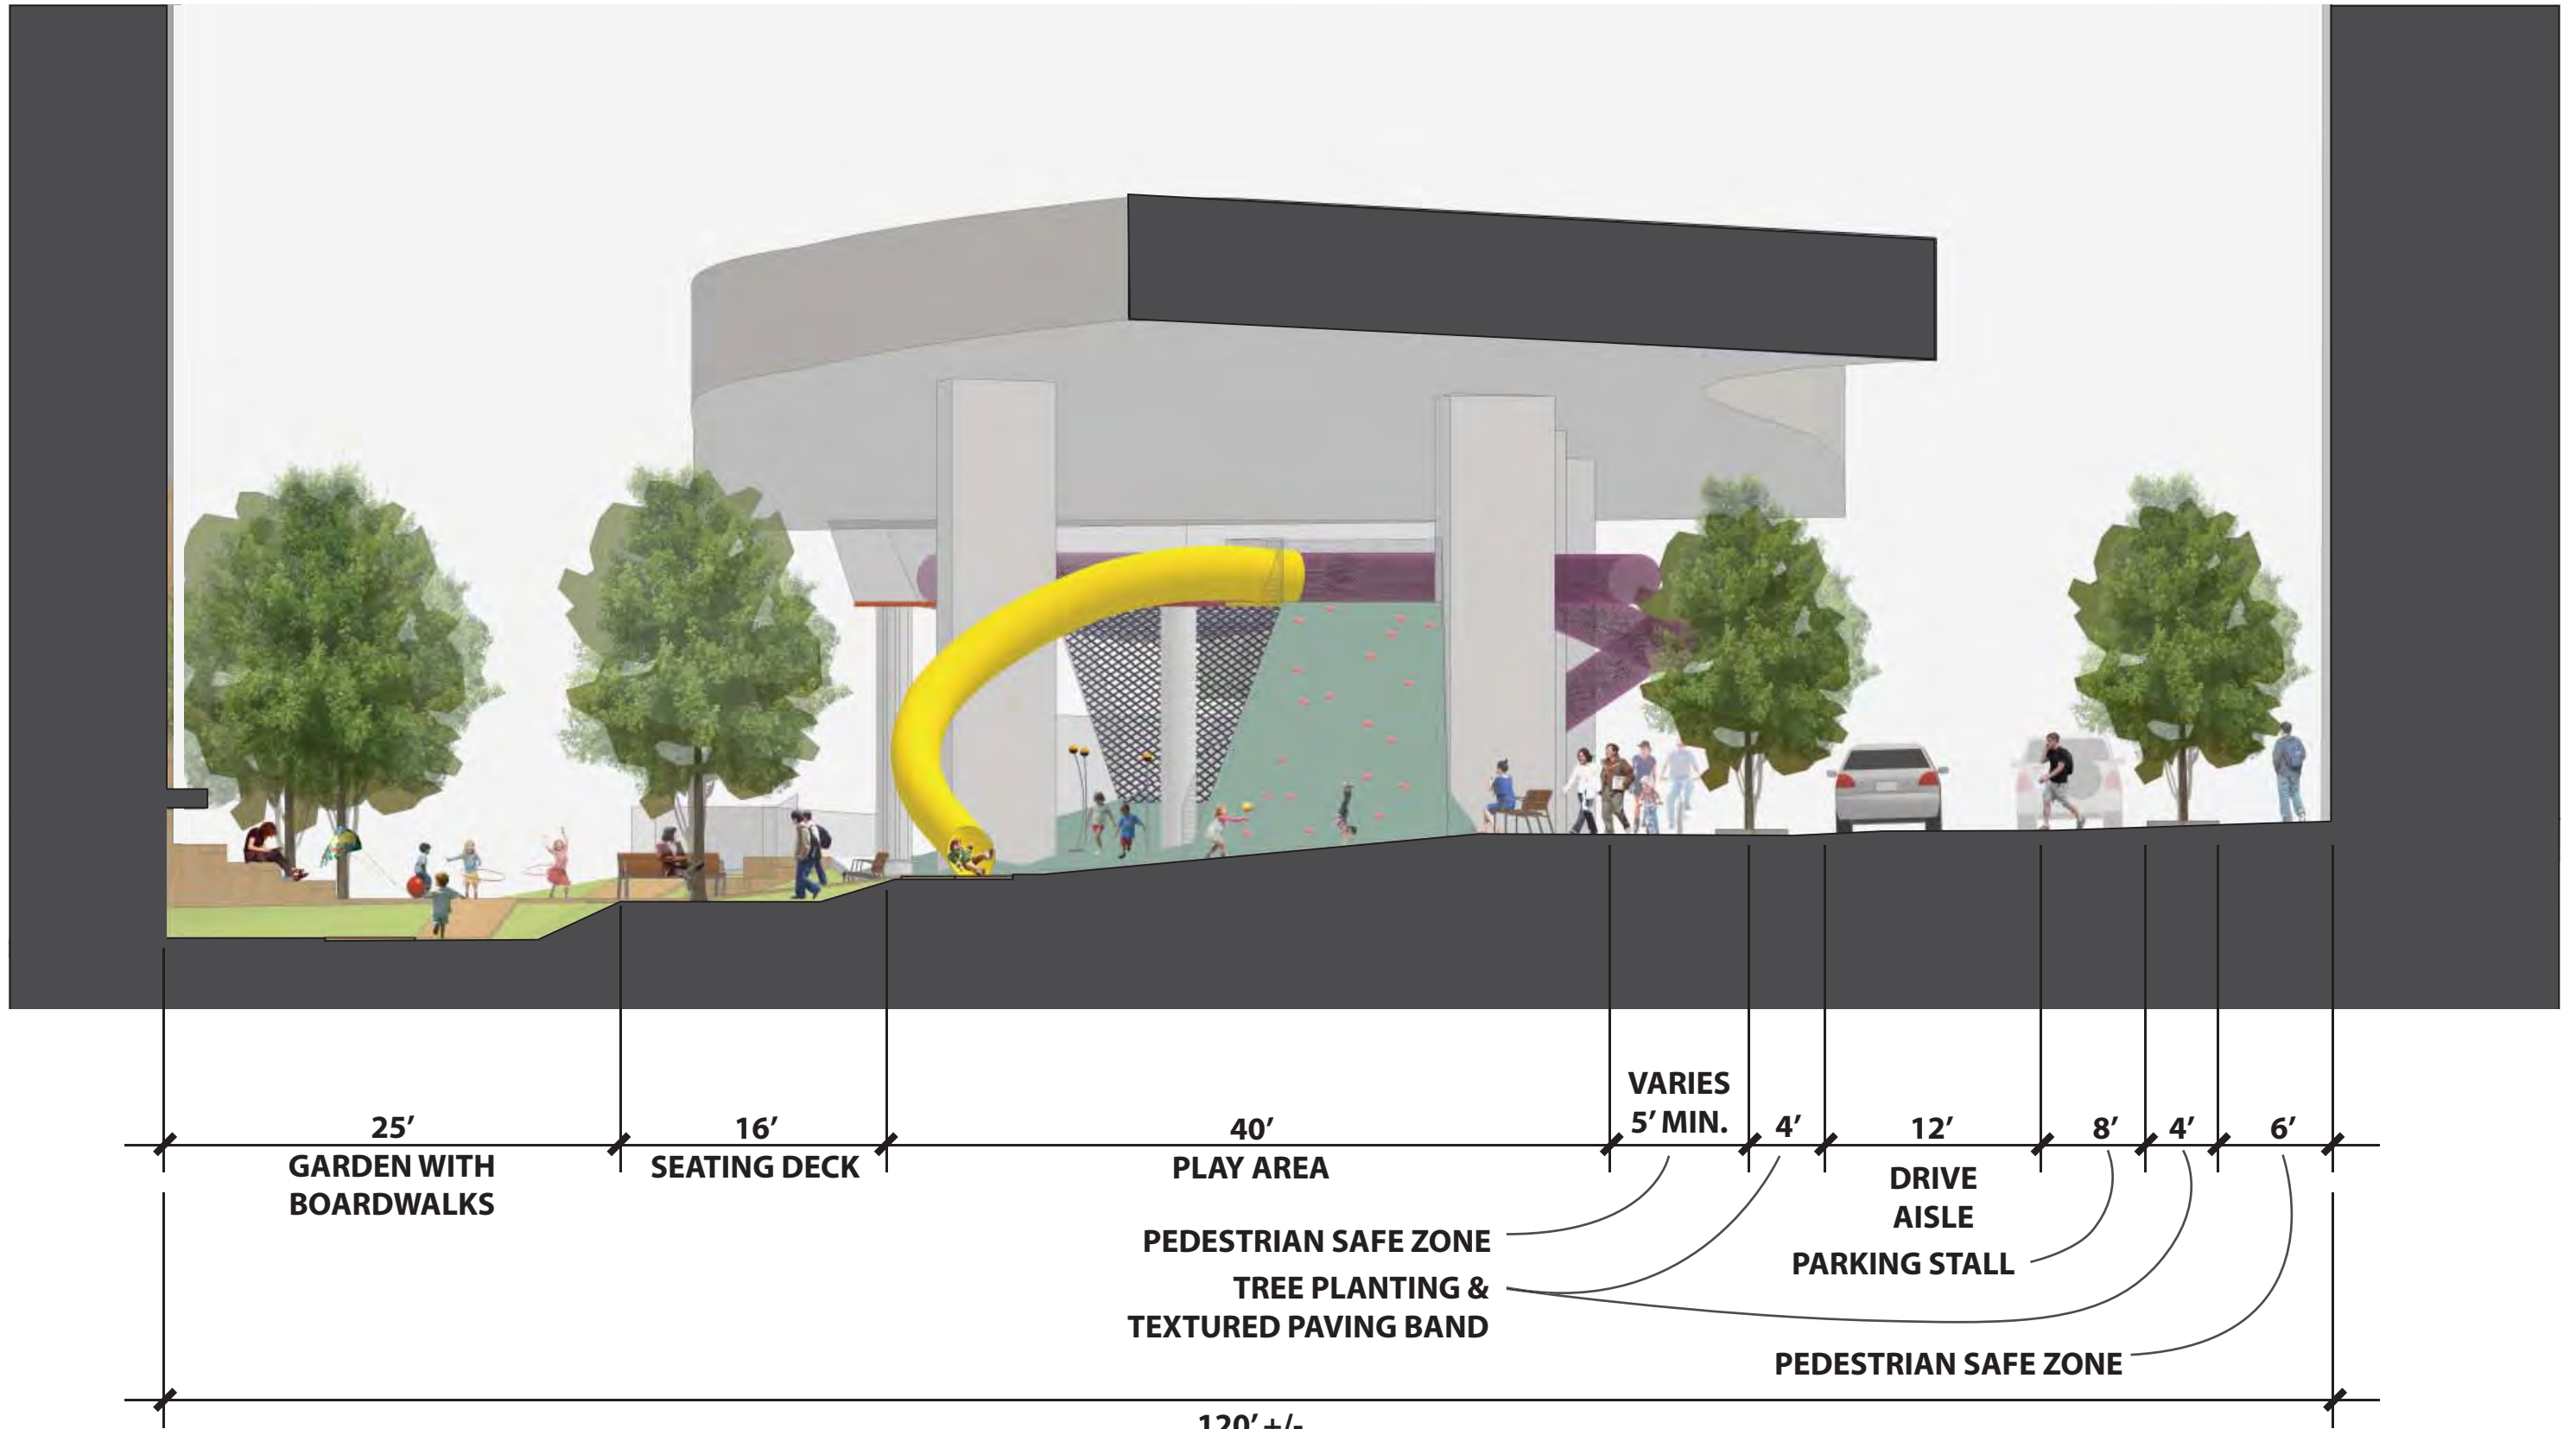

BASKETBALL COURT

DOG PARK

GUY PLACE SLIDE

LANSING STAIR

11 SEPTEMBER 2012

CMG
ARUP SBCA

NORTH
↑

11 SEPTEMBER 2012