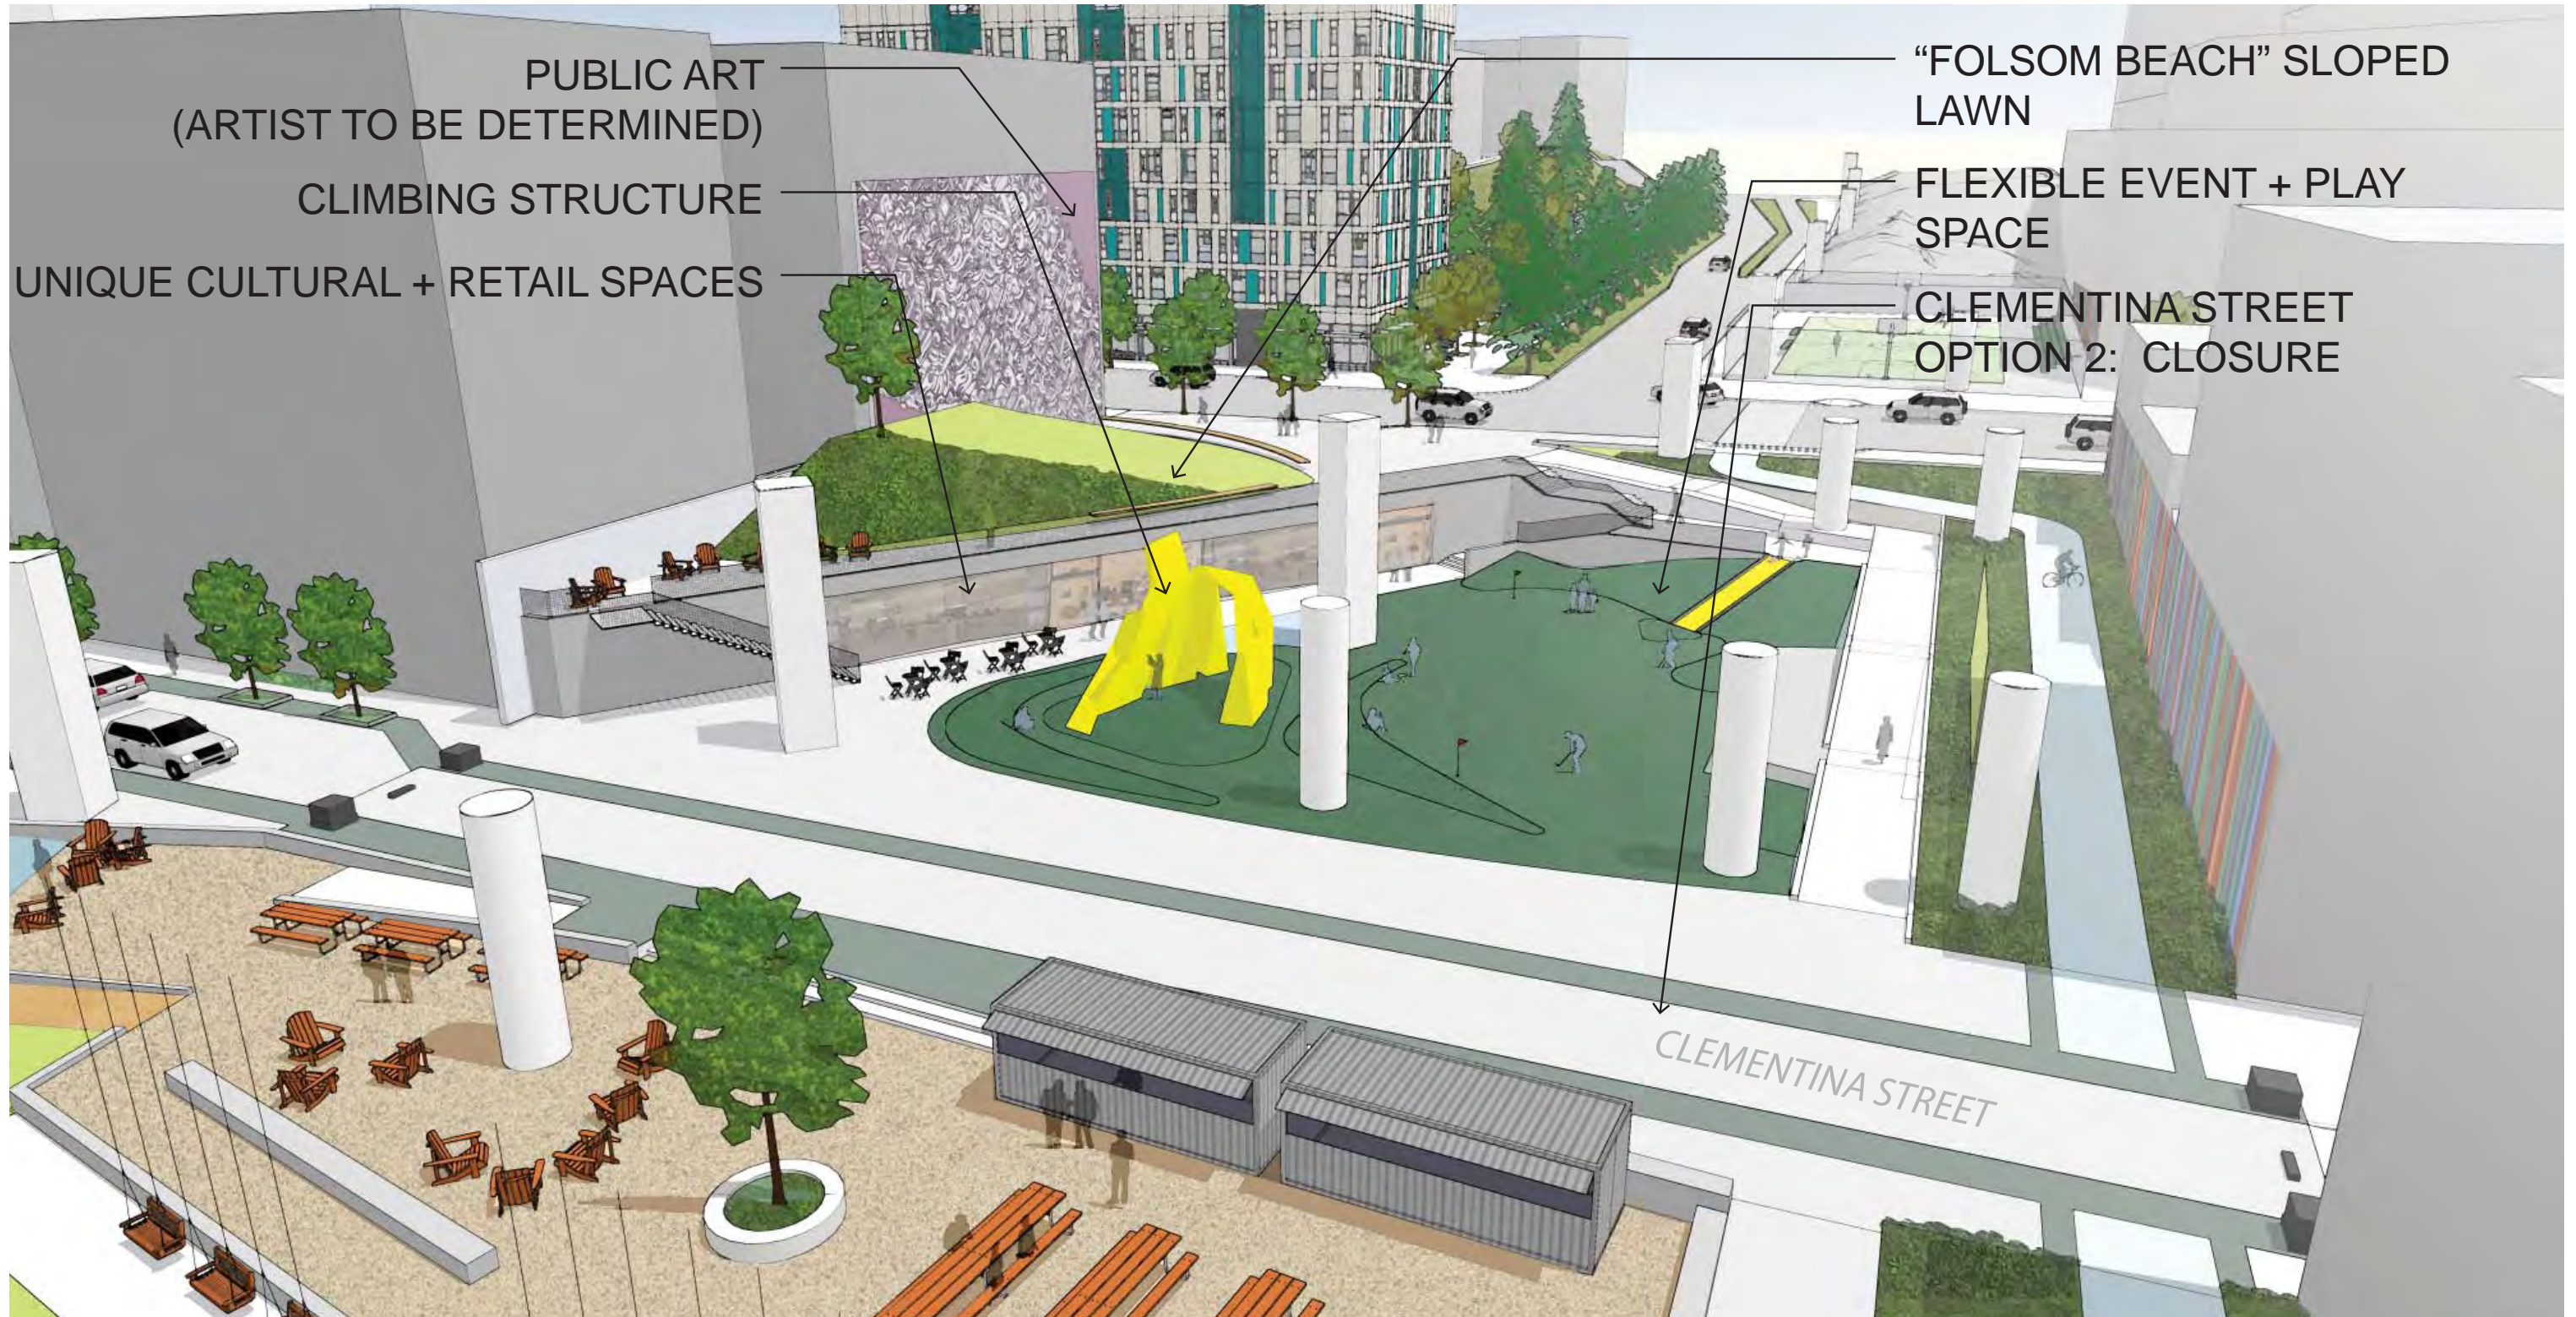

PUBLIC ART
(ARTIST TO BE DETERMINED)

CLIMBING STRUCTURE

UNIQUE CULTURAL + RETAIL SPACES

“FOLSOM BEACH” SLOPED
LAWN

FLEXIBLE EVENT + PLAY
SPACE

CLEMENTINA STREET
OPTION 2: CLOSURE

CLEMENTINA STREET