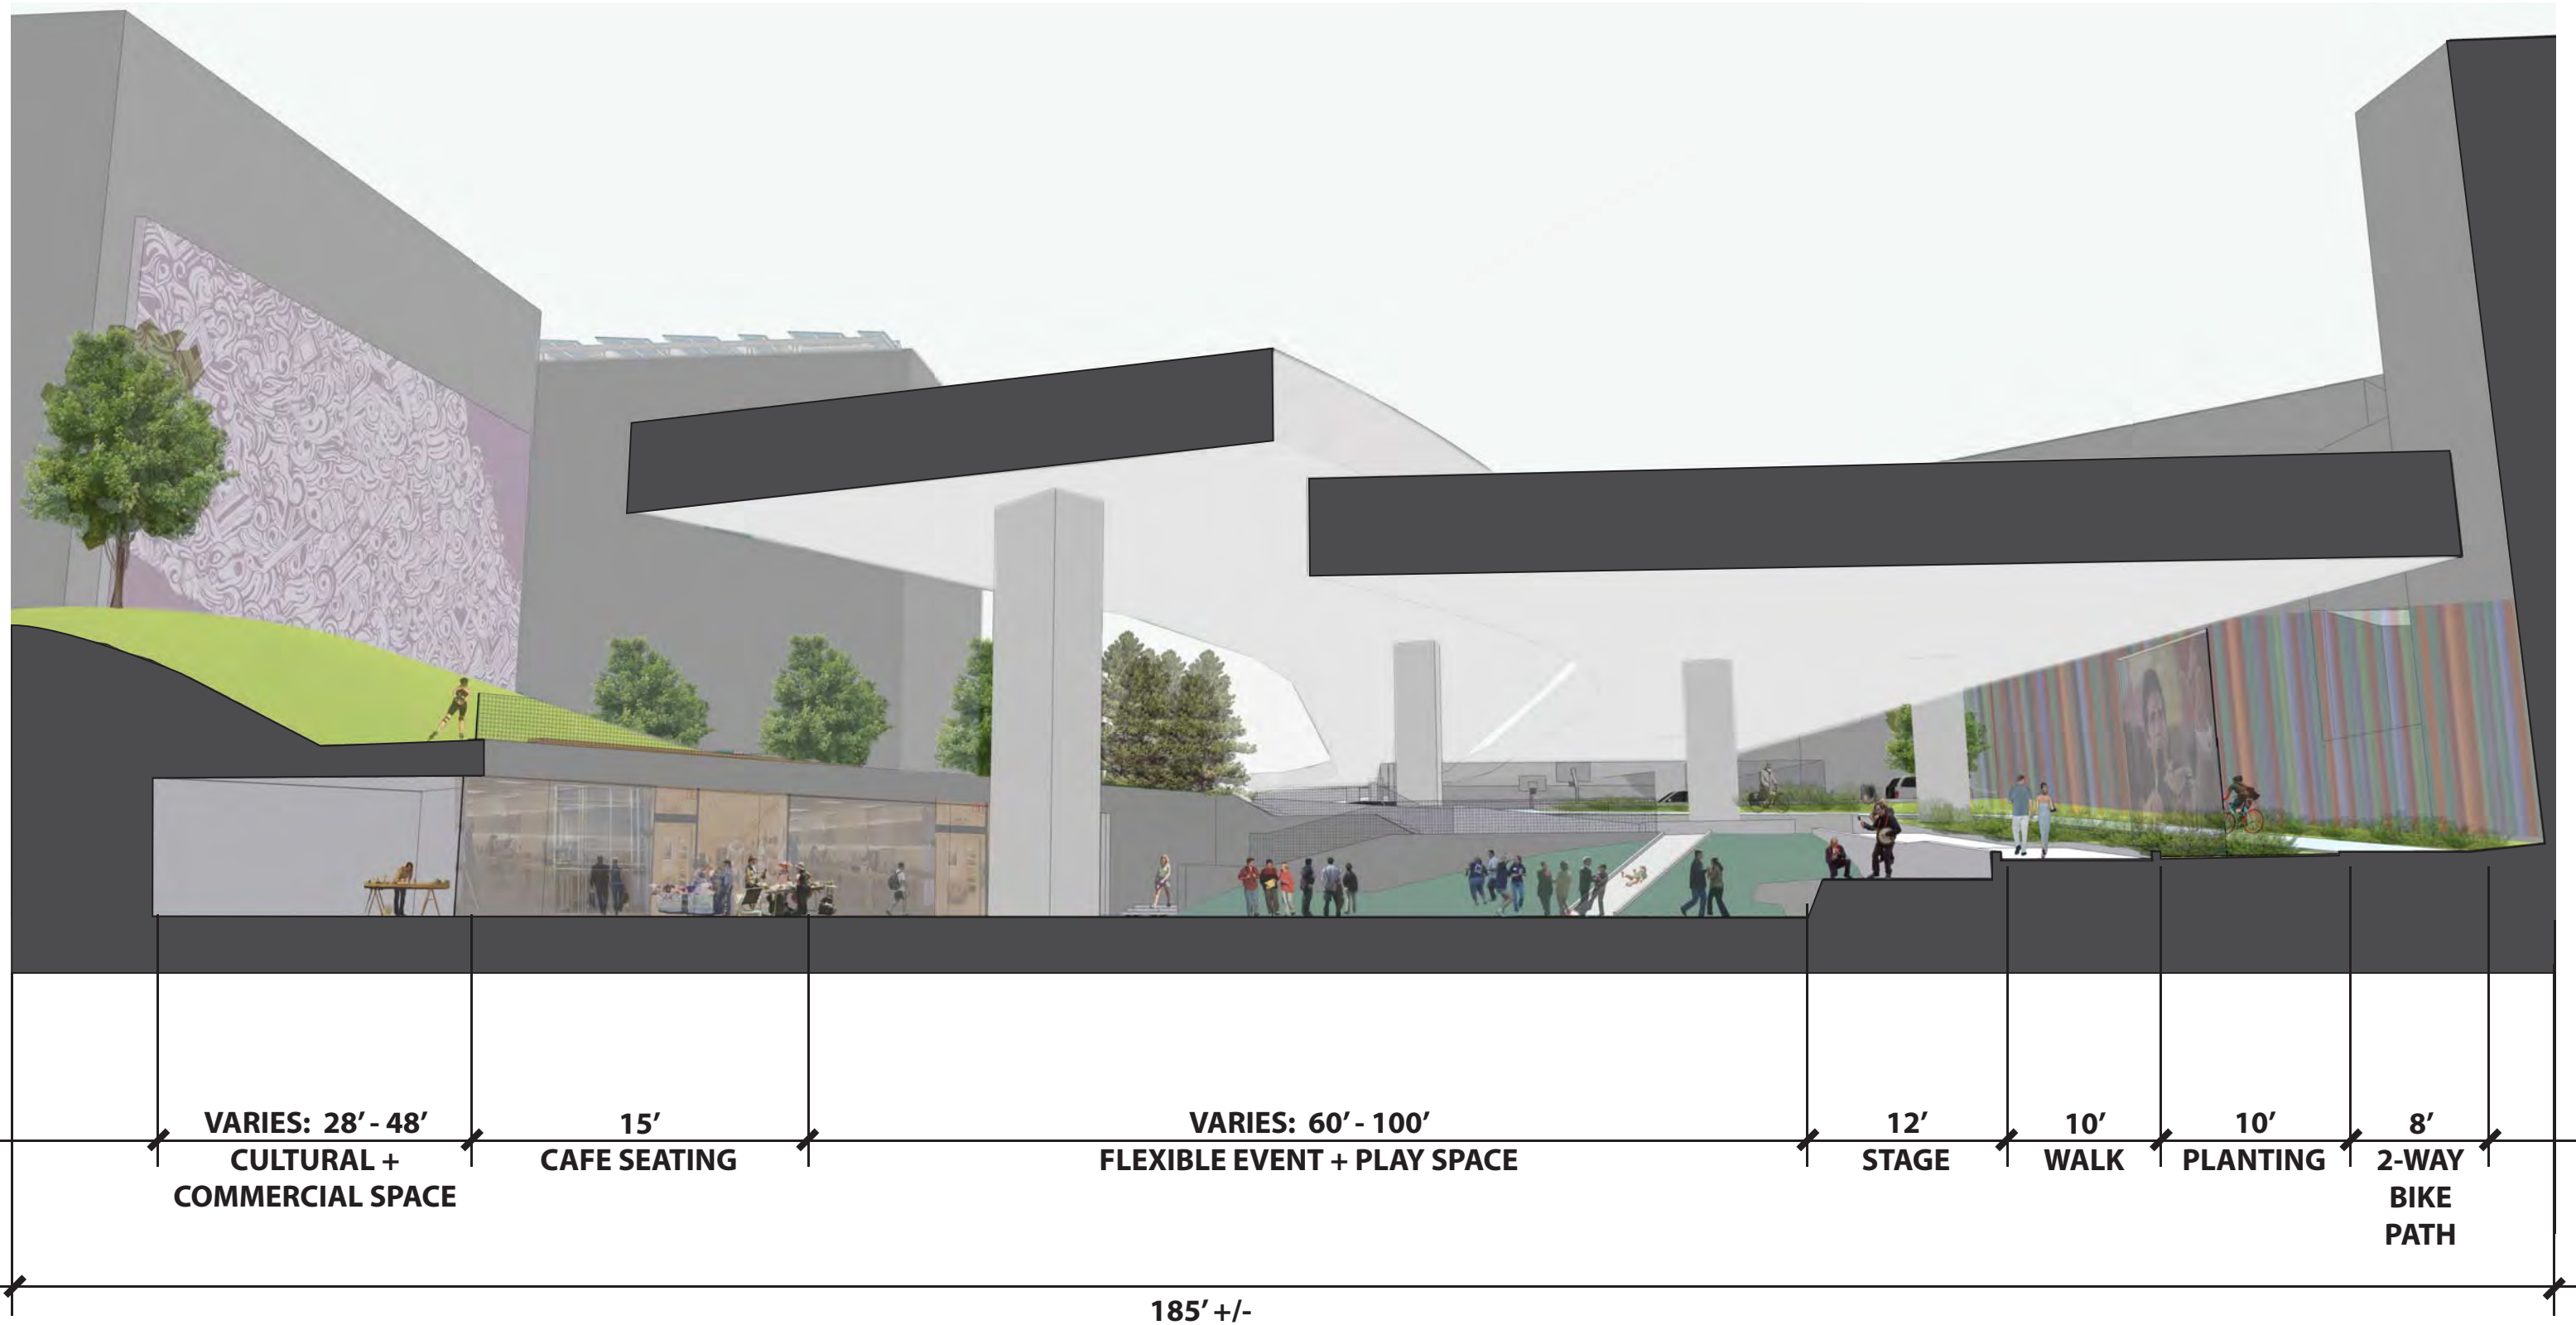

Legend

-  Proposed Redevelopment
-  Existing Buildings
-  Transbay Transit Center Area
-  Proposed Public Open Space
-  Proposed Private Open Space

Illustrative Concept Plan

This plan conveys how the landscape of the Transbay neighborhood will be dramatically altered once all the recommendations are realized.

CLIMBING STRUCTURE

UNIQUE CULTURAL + RETAIL SPACES

“FOLSOM BEACH” SLOPED
LAWN

FLEXIBLE EVENT + PLAY
SPACE

CLEMENTINA STREET
OPTION 2: CLOSURE

CLEMENTINA STREET

11 SEPTEMBER 2012

CMG
ARUP SBCA

11 SEPTEMBER 2012

CMG
ARUP SBCA

NORTH
↑

NORTH
↗

GUY PLACE SLIDE
RENE CAZENAVE APARTMENTS:
CURRENTLY UNDER CONSTRUCTION

REBUILT LANSING STAIR

REDWOOD GROVE

DOG PARK