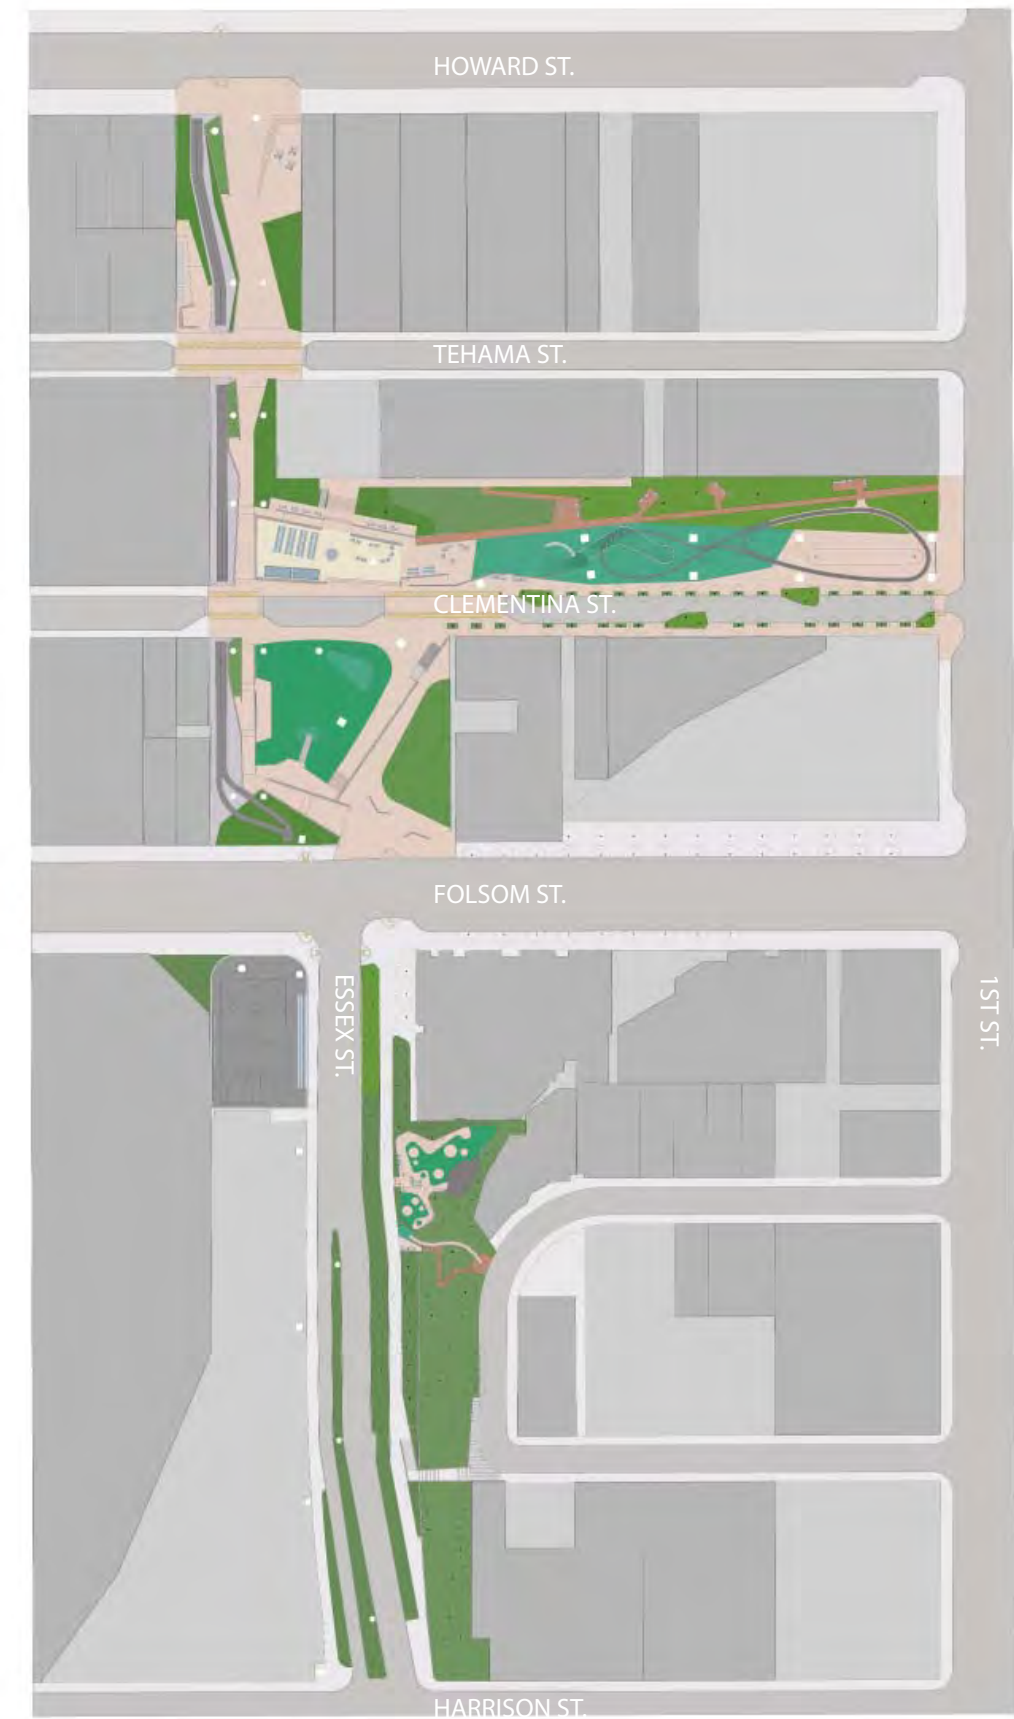

Legend

-  Proposed Redevelopment
-  Existing Buildings
-  Transbay Transit Center Area
-  Proposed Public Open Space
-  Proposed Private Open Space

Illustrative Concept Plan

This plan conveys how the landscape of the Transbay neighborhood will be dramatically altered once all the recommendations are realized.

Per 2006 Transbay Redevelopment Project Area Streetscape & Open Space Concept Plan

CALTRANS RIGHT-OF-WAY AREA

CMG
SEPTEMBER 7, 2012

-  OSCAR PARK CALTRANS RIGHT-OF-WAY AREA
25,855 SQ FT
-  ESSEX STREET CALTRANS RIGHT-OF-WAY AREA
11,660 SQ FT
-  TOTAL OSCAR PARK FOOTPRINT
104,865 SQ FT
-  OSCAR PARK FOOTPRINT - ADJACENT TO MEXICAN CONSULATE
9,965 SQ FT

11 SEPTEMBER 2012

CMG
ARUP SBCA

OSCAR PARK PLAN - WITH RAMP AND OFFRAMP

OSCAR PARK PLAN - WITHOUT RAMP AND OFFRAMP

OSCAR PARK PLAN - CLEMENTINA ST. ZOOM

11 SEPTEMBER 2012

CMG
ARUP SBCA

MATCH LINE

BASKETBALL COURT

DOG PARK

GUY PLACE SLIDE

LANSING STAIR

11 SEPTEMBER 2012

CMG
ARUP SBCA

NORTH
↑

11 SEPTEMBER 2012