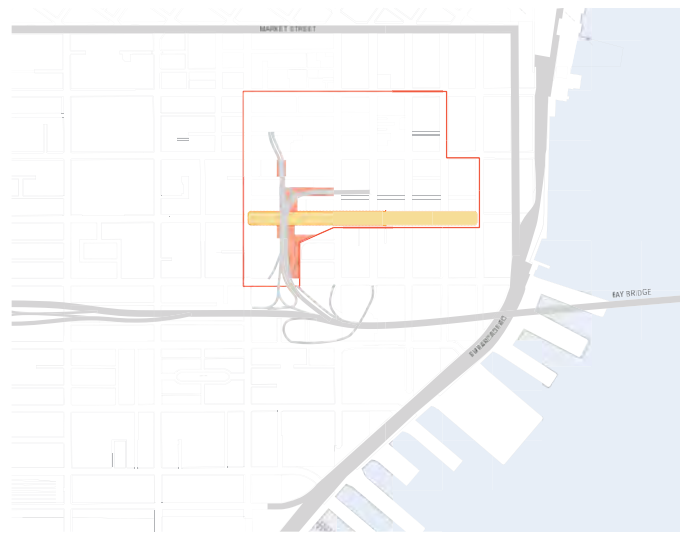

SUCCESSOR AGENCY TO THE SAN FRANCISCO REDEVELOPMENT AGENCY

OSCAR PARK DRAFT CONCEPT DESIGN

SEPTEMBER 11, 2012

CMG | ARUP

Transit District Site Context

-  Oscar Park and Essex Street Improvements - 75% Concept Design Phase
-  Folsom Street Improvements - 95% Schematic Design
-  Transbay District Redevelopment Area
-  CMG scope of improvements

Legend

-  Proposed Redevelopment
-  Existing Buildings
-  Transbay Transit Center Area
-  Proposed Public Open Space
-  Proposed Private Open Space

Illustrative Concept Plan

This plan conveys how the landscape of the Transbay neighborhood will be dramatically altered once all the recommendations are realized.

Per 2006 Transbay Redevelopment Project Area Streetscape & Open Space Concept Plan

CALTRANS RIGHT-OF-WAY AREA

CMG
SEPTEMBER 7, 2012

-  OSCAR PARK CALTRANS RIGHT-OF-WAY AREA
25,855 SQ FT
-  ESSEX STREET CALTRANS RIGHT-OF-WAY AREA
11,660 SQ FT
-  TOTAL OSCAR PARK FOOTPRINT
104,865 SQ FT
-  OSCAR PARK FOOTPRINT - ADJACENT TO MEXICAN CONSULATE
9,965 SQ FT