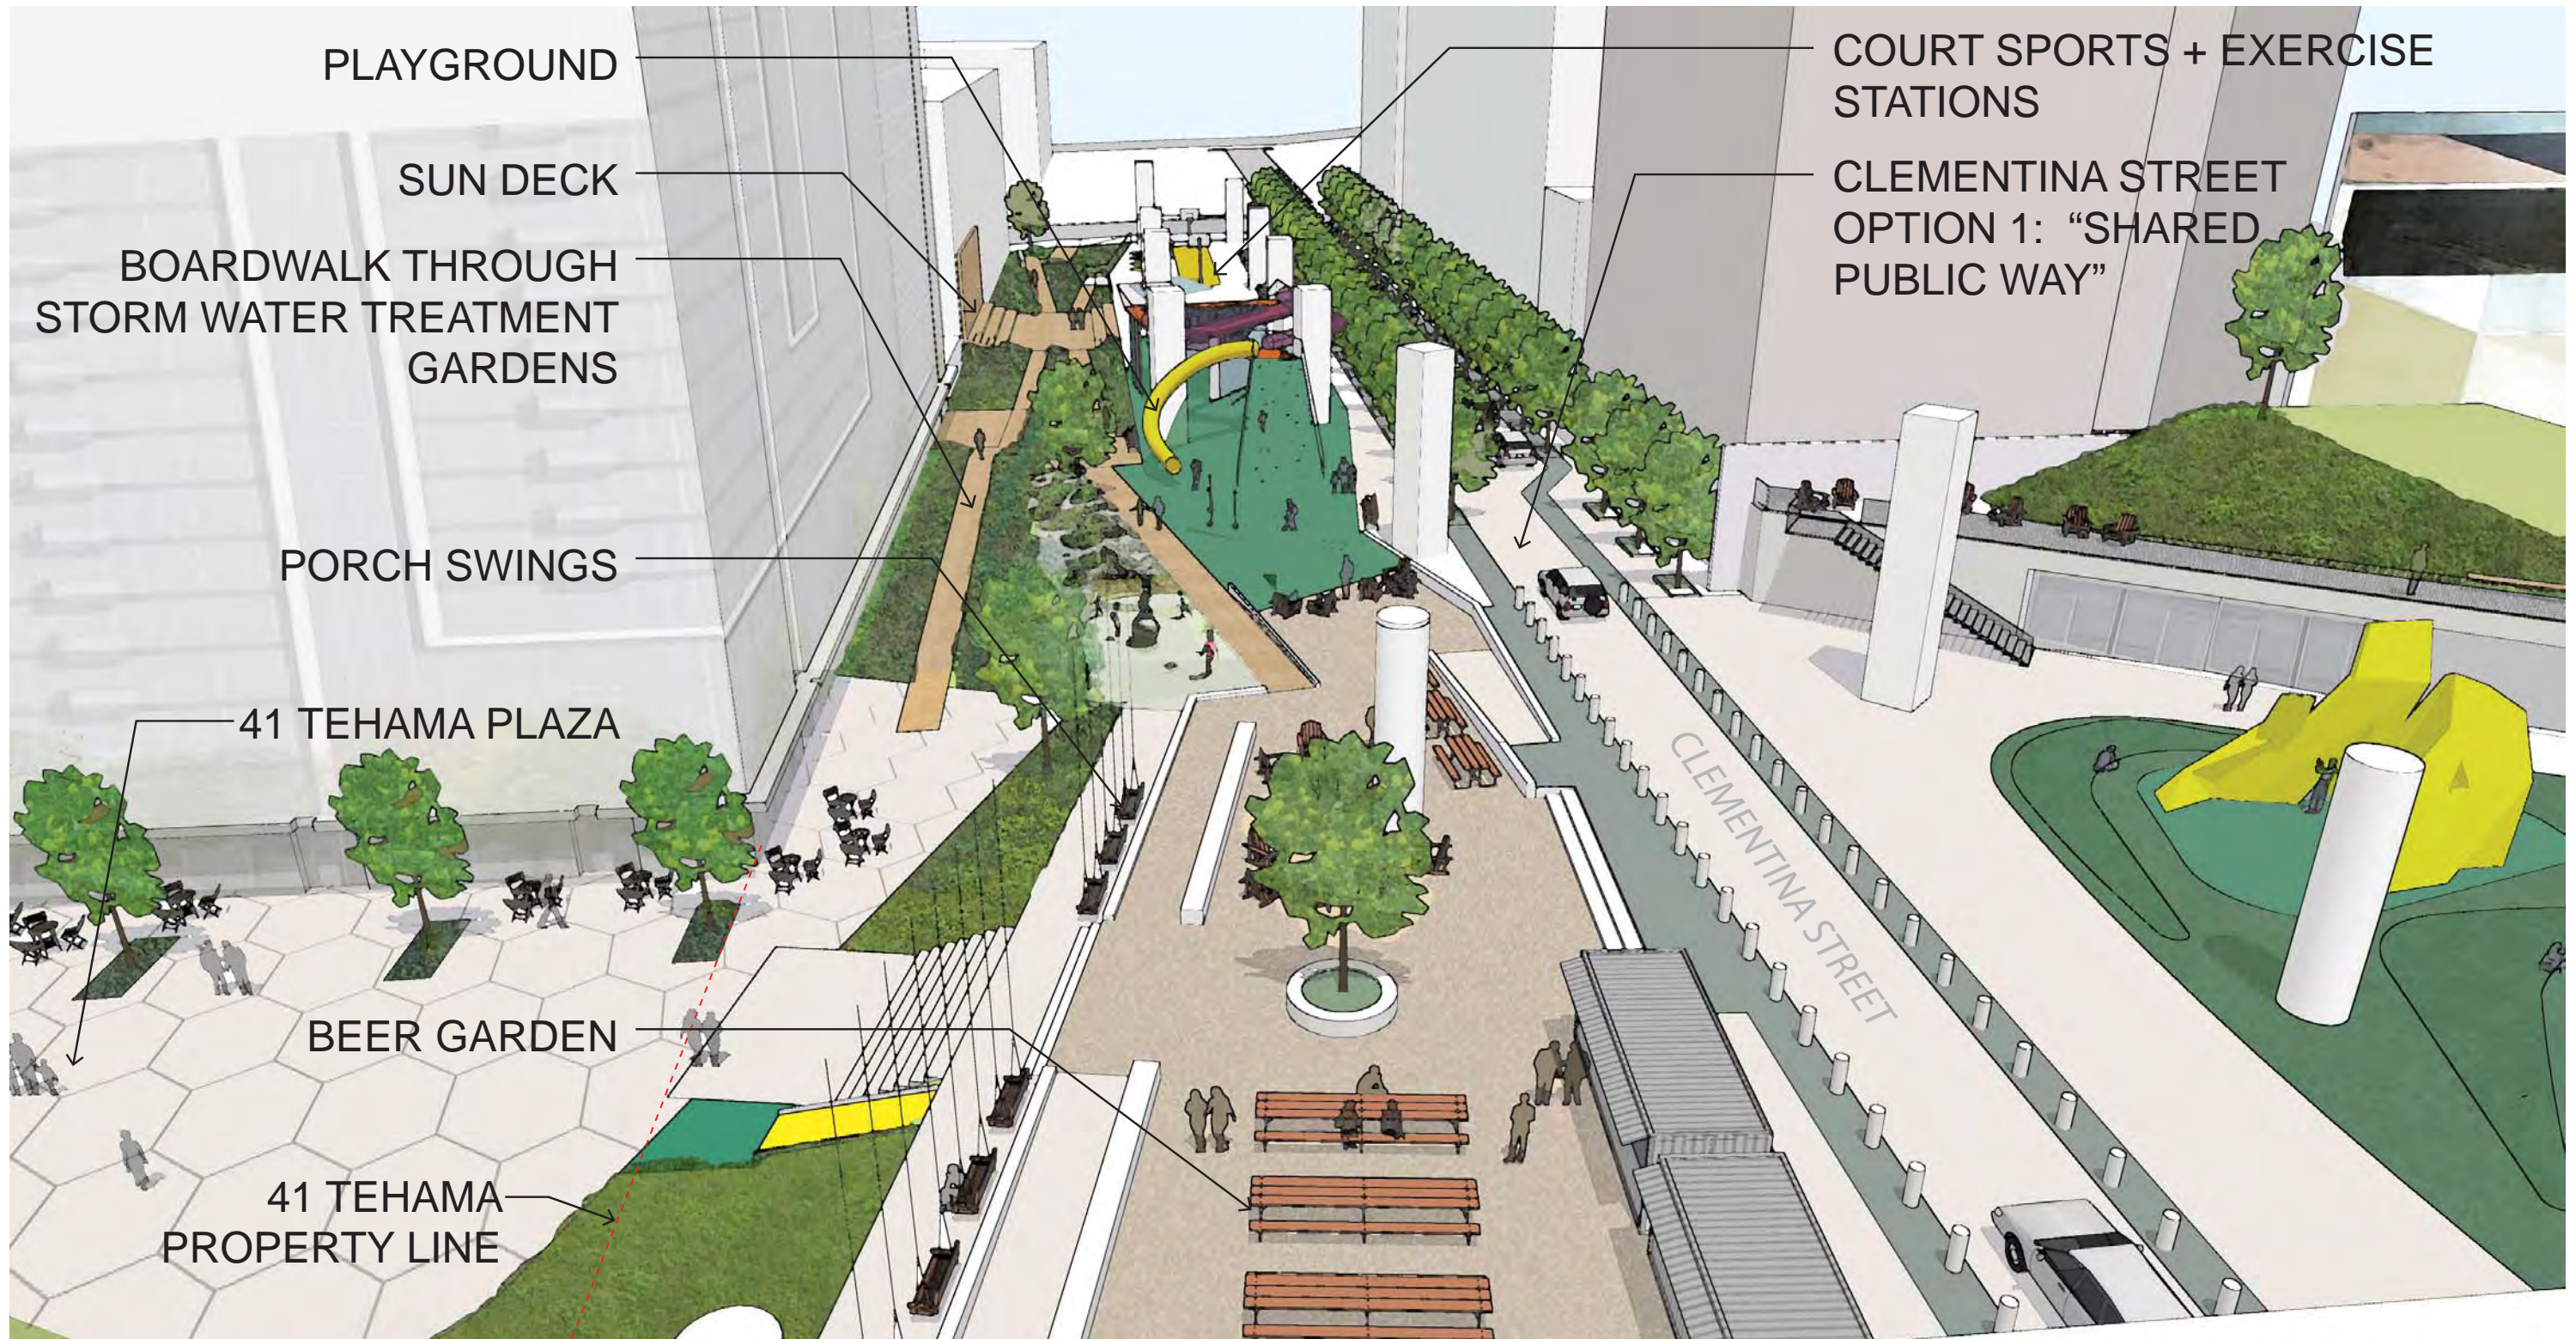

BASKETBALL COURT

DOG PARK

GUY PLACE SLIDE

LANSING STAIR

11 SEPTEMBER 2012

CMG
ARUP SBCA

NORTH
↑

11 SEPTEMBER 2012

CLIMBING STRUCTURE

UNIQUE CULTURAL + RETAIL SPACES

“FOLSOM BEACH” SLOPED
LAWN

FLEXIBLE EVENT + PLAY
SPACE

CLEMENTINA STREET
OPTION 2: CLOSURE

CLEMENTINA STREET

11 SEPTEMBER 2012

CMG
ARUP SBCA