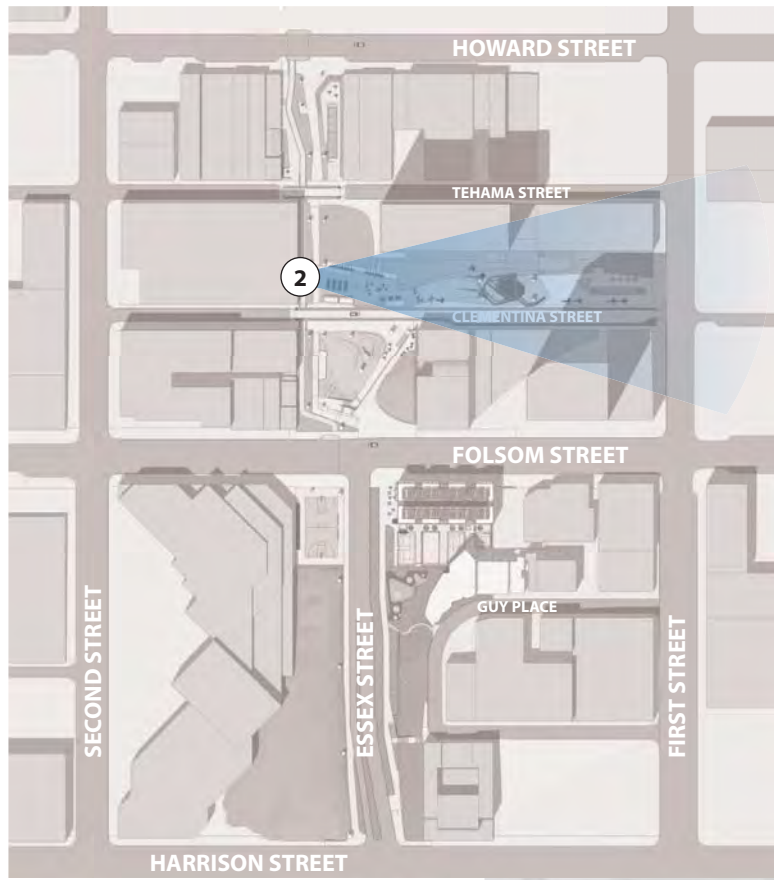

BASKETBALL COURT

DOG PARK

GUY PLACE SLIDE

LANSING STAIR

11 SEPTEMBER 2012

CMG
ARUP SBCA

NORTH
↑

11 SEPTEMBER 2012

CMG
ARUP SBCA

NORTH
↑

NORTH

CLEMENTINA STREET AND FOLSOM STREET-
 BIRD'S EYE VIEW: From above Clementina Street looking south towards Folsom Street.

11 SEPTEMBER 2012

CMG
 ARUP SBCA

NORTH

PUBLIC ART
(ARTIST TO BE DETERMINED)